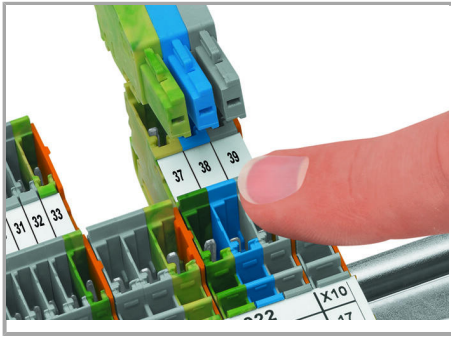

Marking

Clear marking via large marking area

Group marking with height-adjustable group marker carrier (2009 163)

Safety

Supus modificărilor.

Carrier terminal blocks and female plugs are touch-proof.

Familie de produse