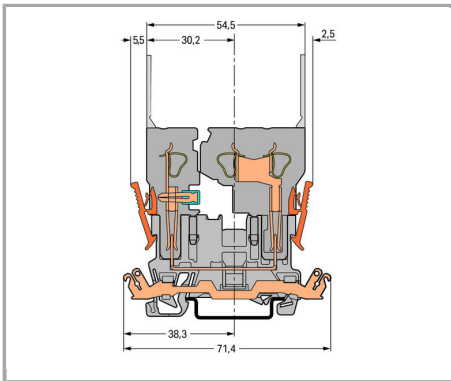

Carrier terminal block with shield contact