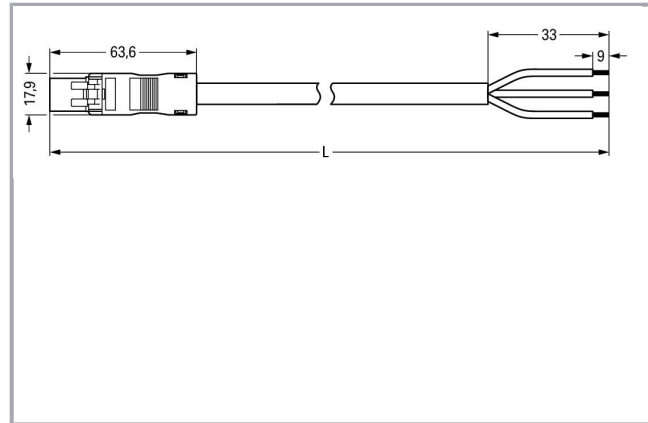

Fișă tehnică | Număr articol: 891-8993/205-203

pre-assembled connecting cable; Eca; Plug/open-ended; 3-pole; Cod. B; 2 m; 1,00 mm²; gray

www.wago.com/891-8993/205-203

Descriere articol

- Protected against mismatching and maintenance-free
- Compact design with 4.4 mm pole spacing
- Components can be clearly printed on and color-coded to meet custom requirements

Approvals per UL 1977

Rated voltage UL 1977	600 V
Rated current UL 1977	14 A

Connection data

Strip length	9 mm / 0.35 inch
Pole No.	3
Total number of potentials	3
Conductor preparation	tip-bonded
Sheathed cable diameter	6,3 ... 8 mm
Wire cross-section	1 mm ²
Strip length (outer insulation)	33 mm
Connection type	Plug - Free end

Geometrical Data

Pin spacing	4,4 mm / 0.173 inch
Total length	2 m

Mechanical data

Coding	B
Mating force of a plug-in connection	approx. 20 ... 70 N (depending on pole number)
Retention force of a plug-in connection	when locked: > 80N
Unmating force of a plug-in connection	when unlocked: approx. 20 ... 70 N (depending on pole number)
Number of mating cycles	200, without resistive load 100, with resistive load $I_N = 16$ A, tested (1.5 mm ² /16 AWG)
Connection type	Plug - free end