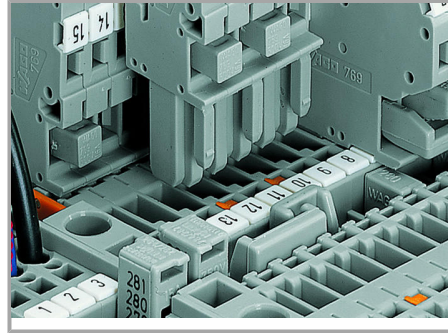

Commoning carrier terminal blocks via staggered jumpers.