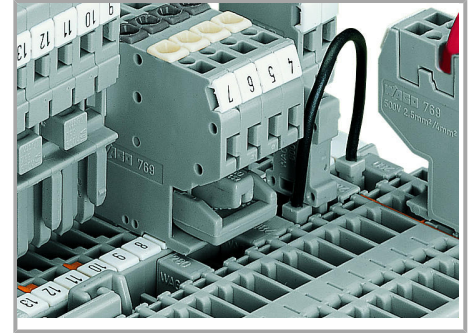

Commoning a 2-conductor female plug via staggered jumper and carrier terminal blocks via adjacent jumpers.

push jumpers down until fully inserted.