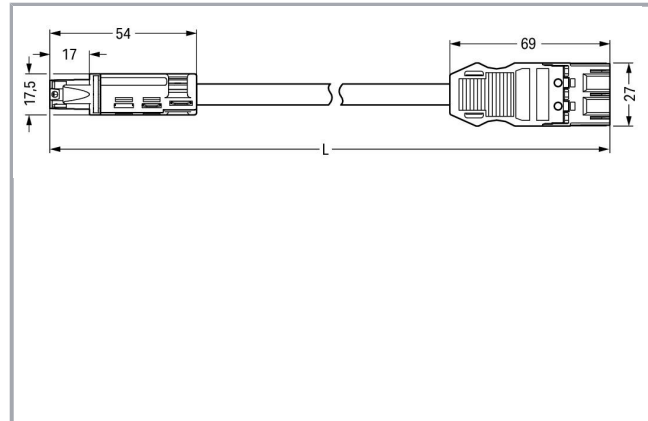

Fișă tehnică | Număr articol: 774-9993/1517-301

pre-assembled adapter cable; Eca; Socket/plug MIDI; 3-pole; Cod. A;
H05Z1Z1-F 3G 2.5 mm²; 3 m; 2,50 mm²; black

www.wago.com/774-9993/1517-301

Descriere articol

- For round conduits and ducts
- 3- and 4-pole preassembled cables with 17.5 mm outer diameter for easy plug & play
- Plug-in integration into the electrical installation of hollow-wall boxes via adapter, for example