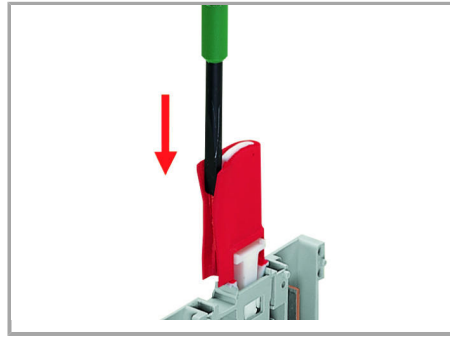

Unlocking a disconnect lock.