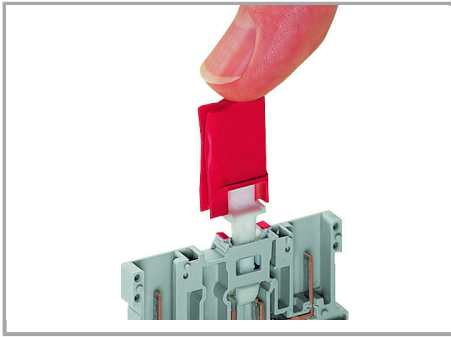

Installing a disconnect lock on the terminal block's disconnect tab.