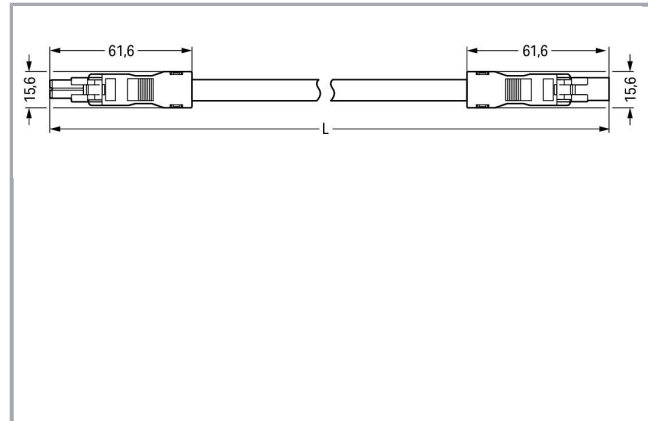

Fișă tehnică | Număr articol: 891-8992/006-407

pre-assembled interconnecting cable; Eca; Socket/plug; 2-pole; Cod. B;
Control cable 2 x 1.5 mm²; 4m; 1,50 mm²; pink

www.wago.com/891-8992/006-407

Descriere articol

- Protected against mismatching and maintenance-free
- Compact design with 4.4 mm pole spacing
- Components can be clearly printed on and color-coded to meet custom requirements

Note:

Cables with a different fire class can be found in the eShop.

Approvals per UL 1977

Rated voltage UL 1977	600 V
Rated current UL 1977	14 A

Connection data

Pole No.	2
Total number of potentials	2
Conductor preparation	tip-bonded
Sheathed cable diameter	6,8 ... 8,6 mm
Wire cross-section	1,5 mm ²
Connection type	Socket - Plug

Geometrical Data

Pin spacing	4,4 mm / 0.173 inch
Total length	4 m

Mechanical data

Coding	B
Mating force of a plug-in connection	approx. 20 ... 70 N (depending on pole number)
Retention force of a plug-in connection	when locked: > 80N
Unmating force of a plug-in connection	when unlocked: approx. 20 ... 70 N (depending on pole number)
Number of mating cycles	200, without resistive load 100, with resistive load $I_N = 16$ A, tested (1.5 mm ² /16 AWG)
Connection type	Socket - Plug
Type of pre-assembled cable	Interconnecting cable
Cable type	Control line 2 x 1.5