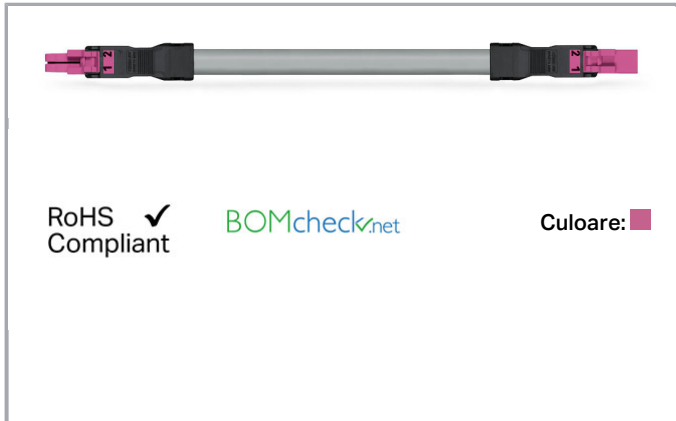

Fișă tehnică | Număr articol: 891-8992/006-407

pre-assembled interconnecting cable; Eca; Socket/plug; 2-pole; Cod. B;
Control cable 2 x 1.5 mm²; 4m; 1,50 mm²; pink

www.wago.com/891-8992/006-407

Descriere articol

- Protected against mismatching and maintenance-free
- Compact design with 4.4 mm pole spacing
- Components can be clearly printed on and color-coded to meet custom requirements

Note:

Cables with a different fire class can be found in the eShop.

Note on mismatching protection:

All WINSTA[®] components are 100% protected against mismatching when:

- plugging different numbers of poles
- plugging while rotated 180
- plugging while laterally staggered
- plugging one pole