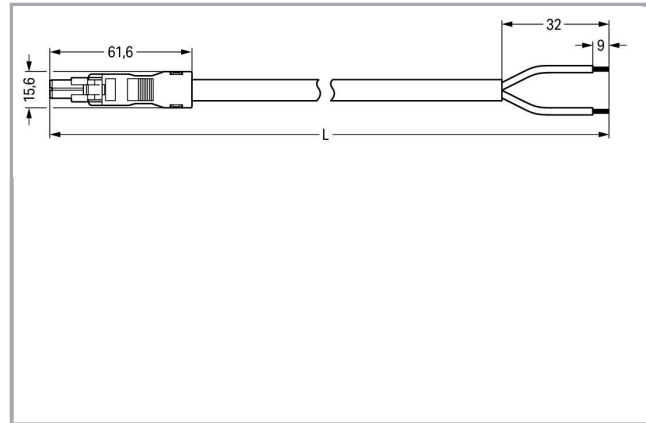

Fișă tehnică | Număr articol: 891-8992/105-703

pre-assembled connecting cable; Eca; Socket/open-ended; 2-pole; Cod. B;
Control cable 2 x 1.0 mm²; 7 m; 1,00 mm²; gray

www.wago.com/891-8992/105-703

Descriere articol

- Protected against mismatching and maintenance-free
- Compact design with 4.4 mm pole spacing
- Components can be clearly printed on and color-coded to meet custom requirements

Note:

Cables with a different fire class can be found in the eShop.

Approvals per UL 1977

Rated voltage UL 1977	600 V
Rated current UL 1977	14 A

Connection data

Strip length	9 mm / 0.35 inch
Pole No.	2
Total number of potentials	2
Conductor preparation	tip-bonded
Sheathed cable diameter	5,9 ... 7,5 mm
Wire cross-section	1 mm ²
Strip length (outer insulation)	32 mm
Connection type	Socket - Free end

Geometrical Data

Pin spacing	4,4 mm / 0.173 inch
Total length	7 m

Mechanical data

Coding	B
Mating force of a plug-in connection	approx. 20 ... 70 N (depending on pole number)
Retention force of a plug-in connection	when locked: > 80N
Unmating force of a plug-in connection	when unlocked: approx. 20 ... 70 N (depending on pole number)
Number of mating cycles	200, without resistive load 100, with resistive load $I_N = 16$ A, tested (1.5 mm ² /16 AWG)
Connection type	Socket - free end