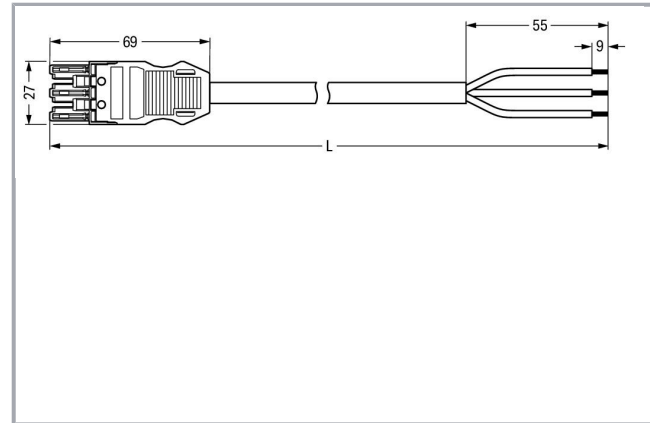

## Fișă tehnică | Număr articol: 771-9993/106-303

pre-assembled connecting cable; Socket/open-ended; 3-pole; Cod. B; 3 m;  
1,50 mm<sup>2</sup>; gray

[www.wago.com/771-9993/106-303](http://www.wago.com/771-9993/106-303)

### Geometrical Data

Pin spacing	10 mm / 0.394 inch
Total length	3 m