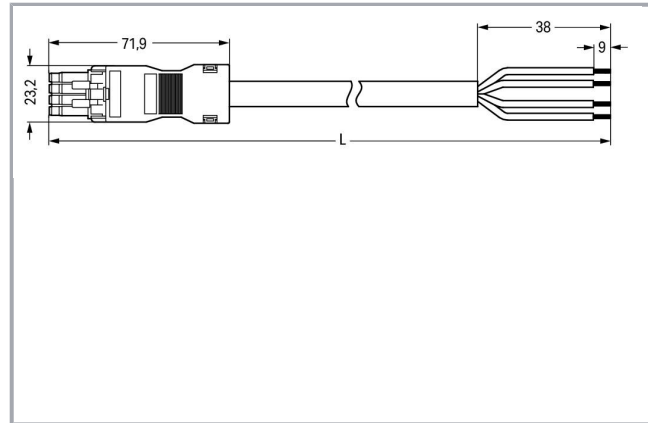

Fișă tehnică | Număr articol: 891-8994/105-203

pre-assembled connecting cable; Eca; Socket/open-ended; 4-pole; Cod. B;
Control cable 4 x 1.0 mm²; 2 m; 1,00 mm²; gray

www.wago.com/891-8994/105-203

Descriere articol

- Protected against mismatching and maintenance-free
- Compact design with 4.4 mm pole spacing
- Components can be clearly printed on and color-coded to meet custom requirements

Note:

Cables with a different fire class can be found in the eShop.

Approvals per UL 1977

Rated voltage UL 1977	600 V
Rated current UL 1977	12 A

Connection data

Strip length	9 mm / 0.35 inch
Pole No.	4
Total number of potentials	4
Conductor preparation	tip-bonded
Sheathed cable diameter	7,1 ... 9 mm
Wire cross-section	1 mm ²
Strip length (outer insulation)	38 mm
Connection type	Socket - Free end