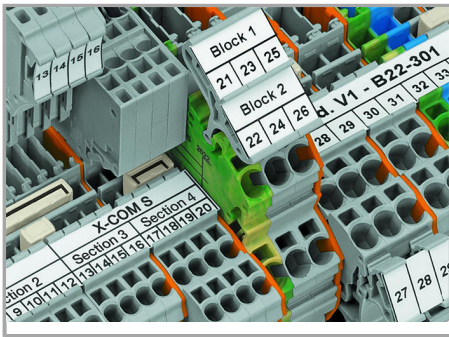

Clear marking via large marking area