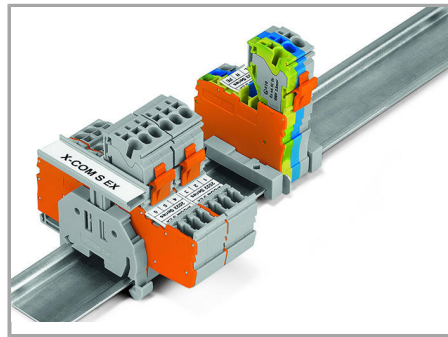

Group marking with height-adjustable group marker carrier (2009 163)

Familie de produse

X-COM S-Mini

Afișare globală produse din familie.

Supus modificărilor.