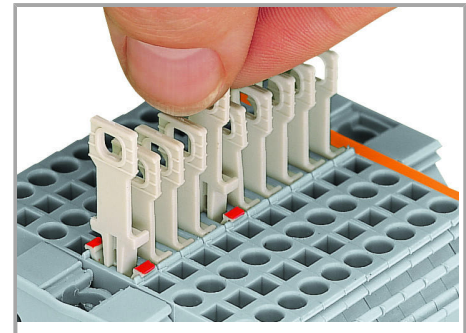

### Safety

Disconnect terminal block with colored tab to indicate the switching status (red = disconnected)

Pulling the disconnect tab via operating tool.

Pulling the disconnect tab by hand.

Supus modificărilor.