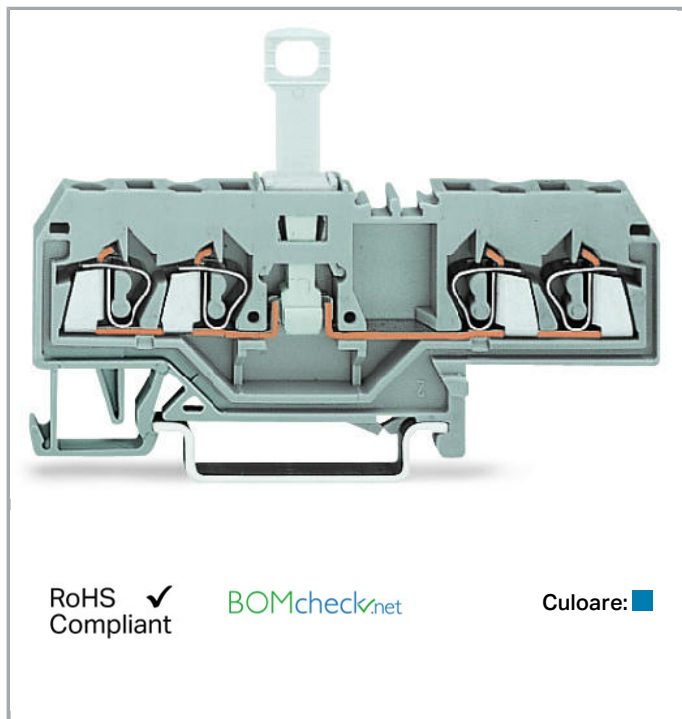

## Fișă tehnică | Număr articol: 280-676

4-conductor disconnect terminal block; for DIN-rail 35 x 15 and 35 x 7.5; 2.5 mm<sup>2</sup>; CAGE CLAMP®; 2,50 mm<sup>2</sup>; blue

[www.wago.com/280-676](http://www.wago.com/280-676)