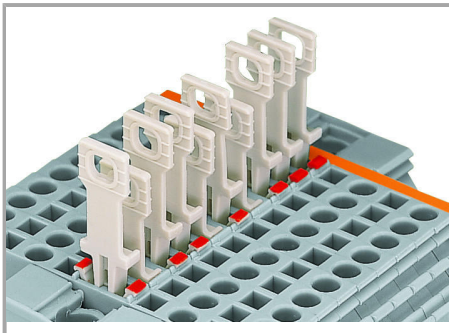

### Safety

Disconnect terminal block with colored tab to indicate the switching status (red = disconnected)

Pulling the disconnect tab via operating tool.

Pulling the disconnect tab by hand.

Supus modificărilor.