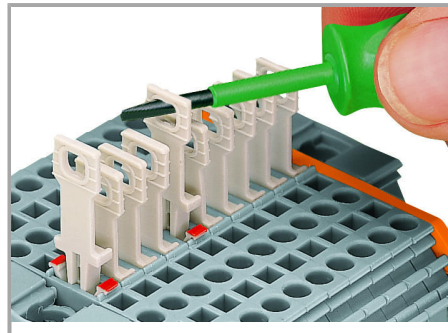

### Safety

Disconnect terminal block with colored tab to indicate the switching status (red = disconnected)

Pulling the disconnect tab via operating tool.

Pulling the disconnect tab by hand.

Supus modificărilor.