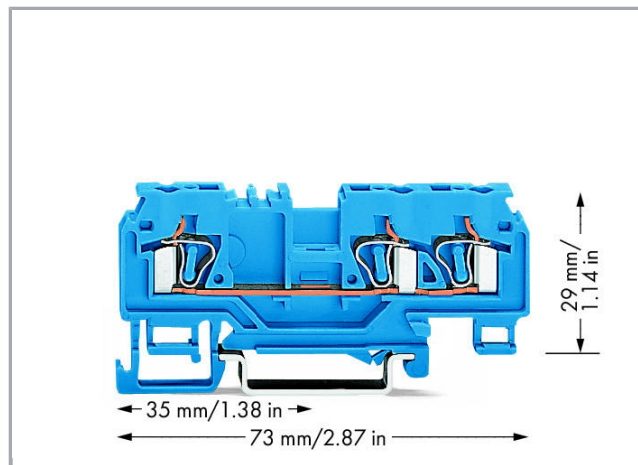

Fișă tehnică | Număr articol: 880-684/999-940

3-conductor through terminal block; 4 mm²; with test port; suitable for Ex i applications; center marking; for DIN-rail 35 x 15 and 35 x 7.5; CAGE CLAMP®; 4,00 mm²; blue

www.wago.com/880-684/999-940

Date

Electrical data

Supus modificărilor.

WAGO Kontakttechnik GmbH & Co. KG
/Representative Office Romania
Sos. Pipera-Tunari nr. 1/1
building 1, 2nd floor | 077190 Voluntari, Ilfov
Tel.: +40-(0)31 421 85 68 | Email: info-RO@wago.com

Aveți întrebări despre produsele noastre?
Vă stăm la dispoziție pentru preluarea apelului la +40 (0) 31 421 85 68.