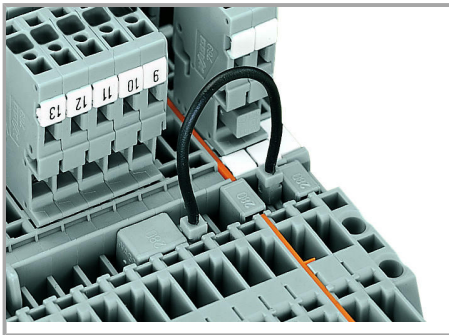

Commoning carrier terminal blocks via push-in type wire jumpers or adjacent jumpers – even over an intermediate plate.