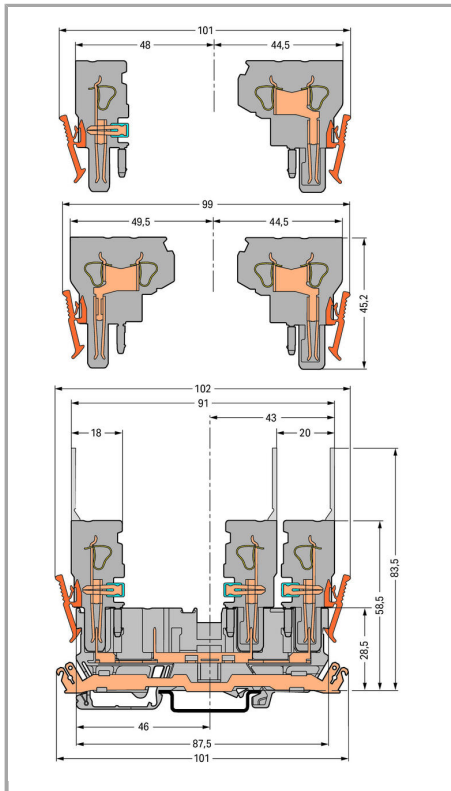

Carrier terminal block with shield contact

Familie de produse

X-COM

Afișare globală produse din familie.

Supus modificărilor.