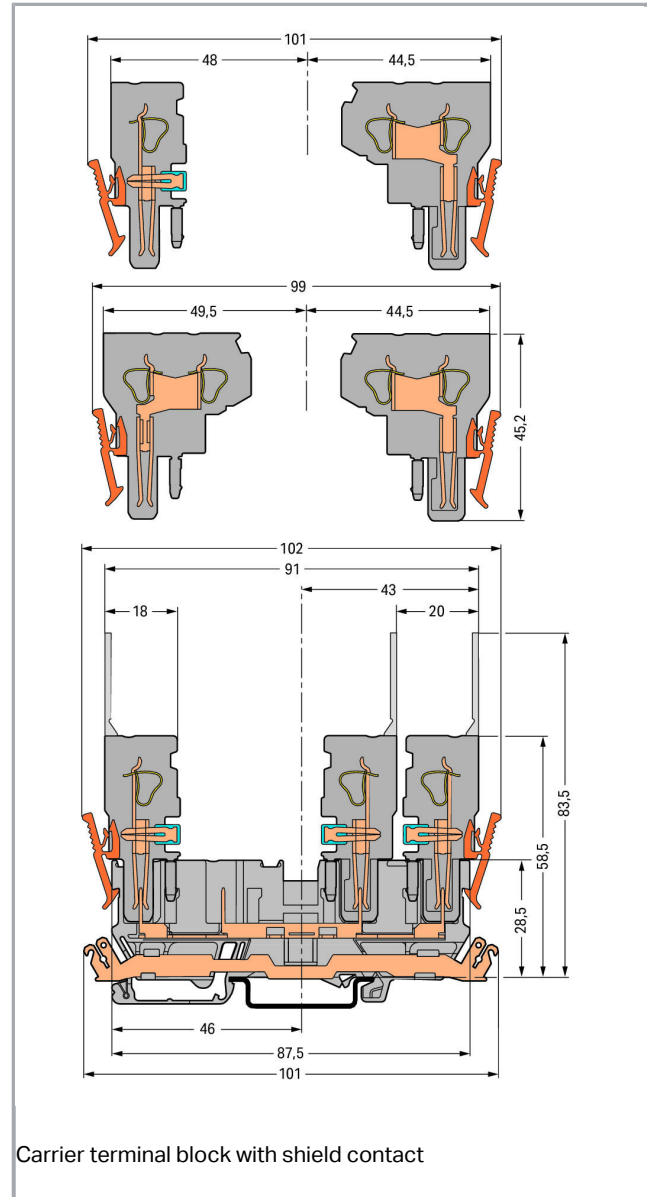

Date

Electrical data

Supus modificărilor.

WAGO Kontakttechnik GmbH & Co. KG
/Representative Office Romania
Sos. Pipera-Tunari nr. 1/1
building 1, 2nd floor | 077190 Voluntari, Ilfov
Tel.: +40-(0)31 421 85 68 | Email: info-RO@wago.com

Aveți întrebări despre produsele noastre?
Vă stăm la dispoziție pentru preluarea apelului la +40 (0) 31 421 85 68.