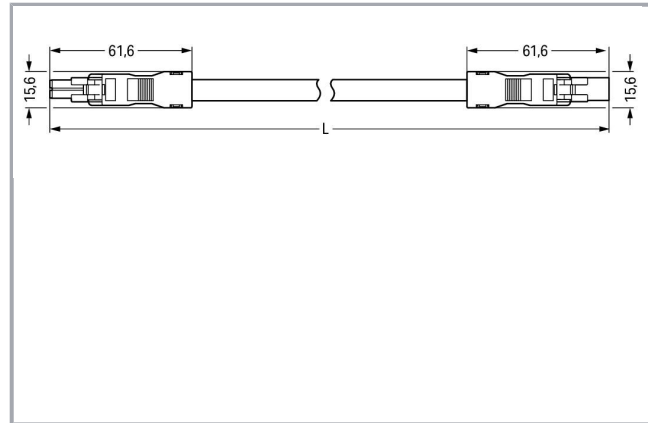

Fișă tehnică | Număr articol: 891-8992/005-403

pre-assembled interconnecting cable; Eca; Socket/plug; 2-pole; Cod. B;
Control cable 2 x 1.0 mm²; 4m; 1,00 mm²; gray

www.wago.com/891-8992/005-403

Descriere articol

- Protected against mismatching and maintenance-free
- Compact design with 4.4 mm pole spacing
- Components can be clearly printed on and color-coded to meet custom requirements

Note:

Cables with a different fire class can be found in the eShop.

Approvals per UL 1977

Rated voltage UL 1977	600 V
Rated current UL 1977	14 A

Connection data

Pole No.	2
Total number of potentials	2
Conductor preparation	tip-bonded
Sheathed cable diameter	5,9 ... 7,5 mm
Wire cross-section	1 mm ²
Connection type	Socket - Plug

Geometrical Data

Pin spacing	4,4 mm / 0.173 inch
Total length	4 m

Mechanical data

Coding	B
Mating force of a plug-in connection	approx. 20 ... 70 N (depending on pole number)
Retention force of a plug-in connection	when locked: > 80N
Unmating force of a plug-in connection	when unlocked: approx. 20 ... 70 N (depending on pole number)
Number of mating cycles	200, without resistive load 100, with resistive load $I_N = 16$ A, tested (1.5 mm ² /16 AWG)
Connection type	Socket - Plug
Type of pre-assembled cable	Interconnecting cable
Cable type	Control line 2 x 1