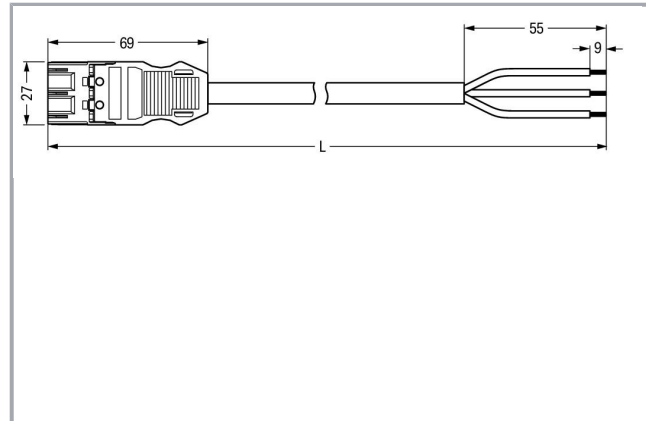

## Fișă tehnică | Număr articol: 771-9993/206-303

pre-assembled connecting cable; Eca; Plug/open-ended; 3-pole; Cod. B; 3 m; 1,50 mm<sup>2</sup>; gray

[www.wago.com/771-9993/206-303](http://www.wago.com/771-9993/206-303)