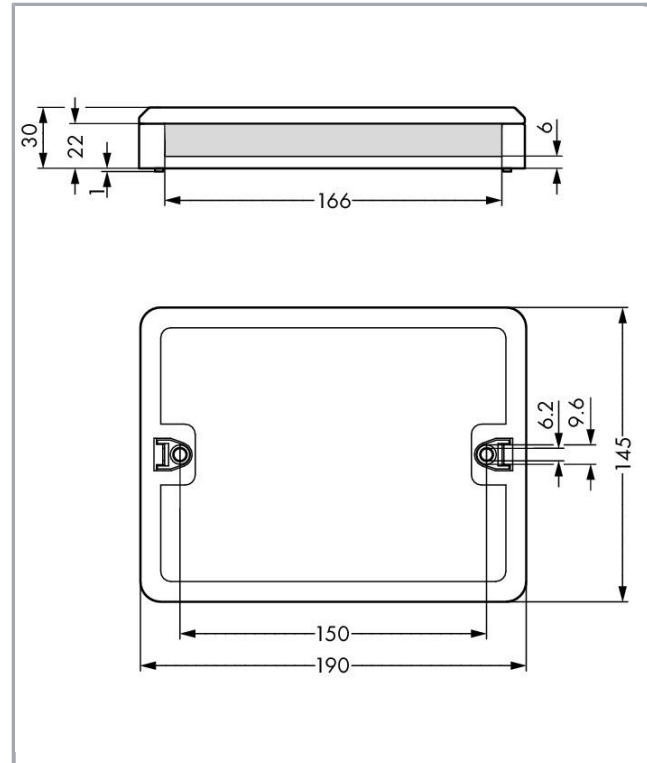

# Fișă tehnică | Număr articol: 899-681/146-000

Distribution box; 230 V + DALI; 1 input; 7 outputs; Cod. A, B, I; MINI, MIDI; white

[www.wago.com/899-681/146-000](http://www.wago.com/899-681/146-000)

**Geometrical Data**

Width	190 mm / 7.48 inch
Height	30 mm / 1.181 inch
Depth	145 mm / 5.709 inch

**Mechanical data**

Mounting type	Wall, screw mount Installation on mounting plate
Protection type	IP20
Note on protection type	Only when mated (these compact connectors are not designed for use in open, easily accessible areas).