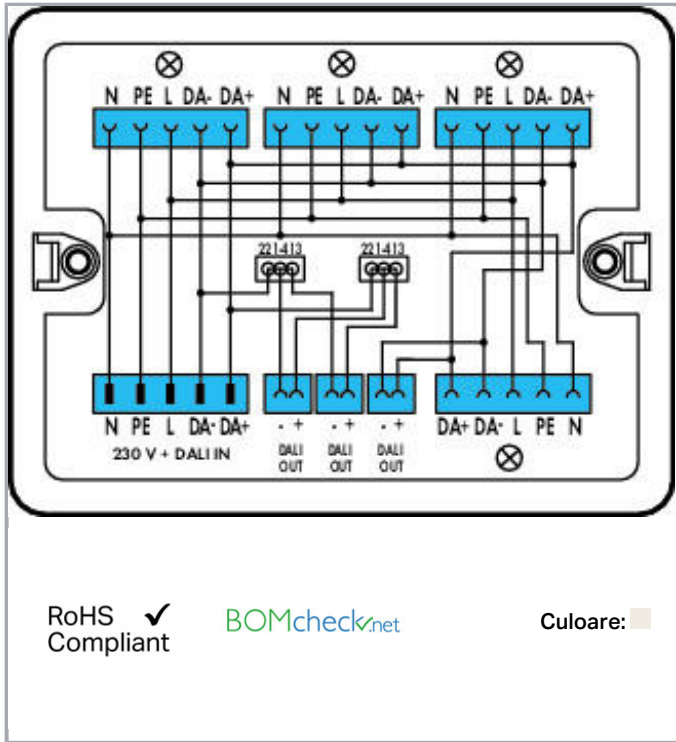

# Fișă tehnică | Număr articol: 899-681/146-000

Distribution box; 230 V + DALI; 1 input; 7 outputs; Cod. A, B, I; MINI, MIDI; white

[www.wago.com/899-681/146-000](http://www.wago.com/899-681/146-000)