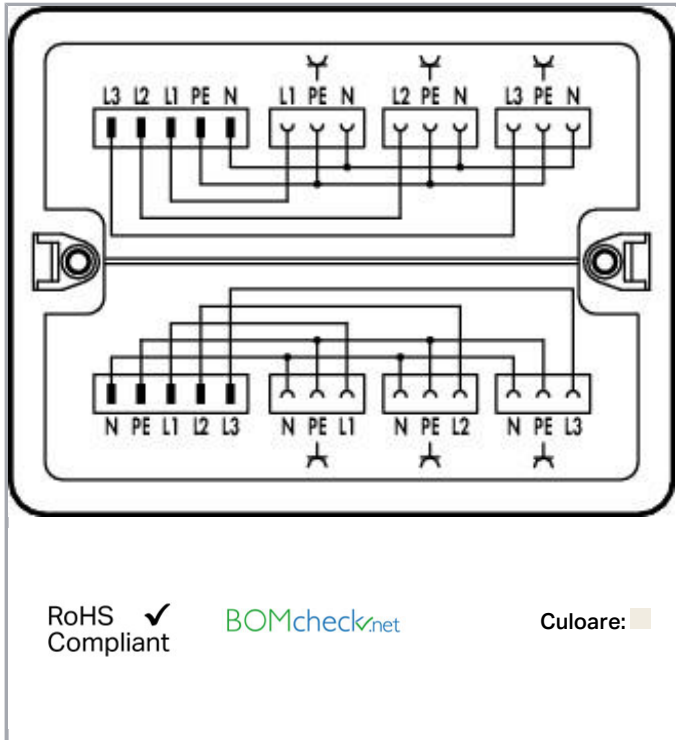

Fișă tehnică | Număr articol: 899-681/144-000

Distribution box; Three-phase to single-phase current (400 V/230 V); 2 inputs; 6 outputs; Cod. A; MIDI; white

www.wago.com/899-681/144-000

Descriere articol

This *WINSTA*[®] Distribution Box divides two 3-phase circuits into three single-phase circuits each (e.g., 230 V and EDP outlets).

Note on mismatching protection:

All *WINSTA*[®] components are 100% protected against mismatching when:

- plugging different numbers of poles
- plugging while rotated 180
- plugging while laterally staggered
- plugging one pole