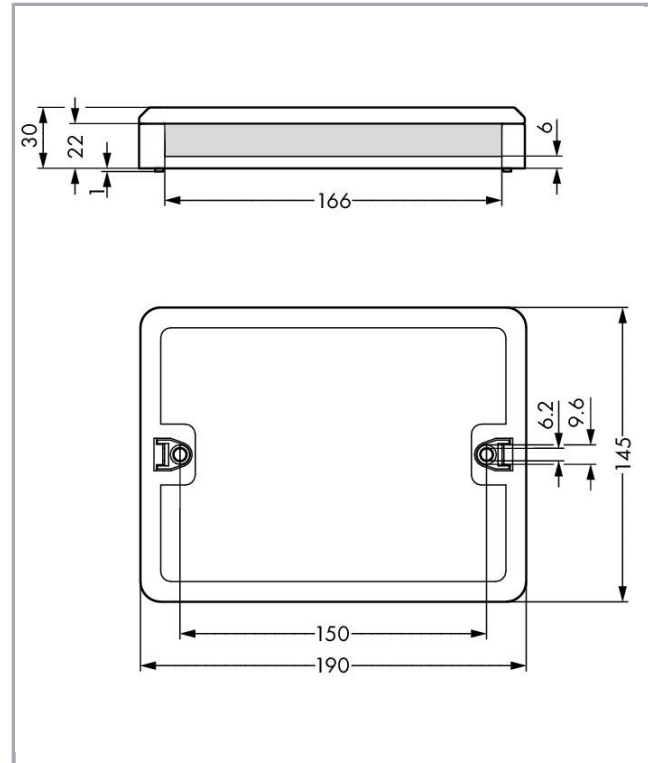

Fișă tehnică | Număr articol: 899-681/144-000

Distribution box; Three-phase to single-phase current (400 V/230 V); 2 inputs; 6 outputs; Cod. A; MIDI; white

www.wago.com/899-681/144-000

Descriere articol

This *WINSTA*[®] Distribution Box divides two 3-phase circuits into three single-phase circuits each (e.g., 230 V and EDP outlets).

Geometrical Data

Width	190 mm / 7.48 inch
Height	30 mm / 1.181 inch
Depth	145 mm / 5.709 inch

Mechanical data

Mounting type	Wall, screw mount Installation on mounting plate
Protection type	IP20
Note on protection type	Only when mated (these compact connectors are not designed for use in open, easily accessible areas).