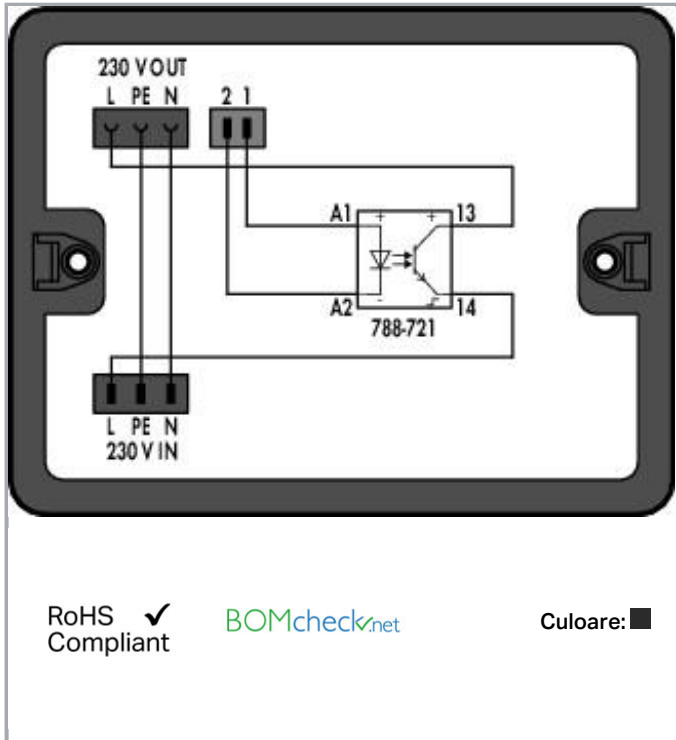

Fișă tehnică | Număr articol: 899-632/102-000

Distribution box; Surge switch circuit; 2 inputs; 1 output; Cod. A, B; MINI, MIDI; black

www.wago.com/899-632/102-000

Descriere articol

Note on mismatching protection:

All WINSTA[®] components are 100% protected against mismatching when:

- a.) plugging different numbers of poles
- b.) plugging while rotated 180
- c.) plugging while laterally staggered
- d.) plugging one pole

Geometrical Data

| | |
|--------|---------------------|
| Width | 190 mm / 7.48 inch |
| Height | 30 mm / 1.181 inch |
| Depth | 145 mm / 5.709 inch |

Mechanical data

| | |
|-------------------------|---|
| Mounting type | Wall, screw mount Installation on mounting plate |
| Protection type | IP20 |
| Note on protection type | Only when mated (these compact connectors are not designed for use in open, easily accessible areas). |