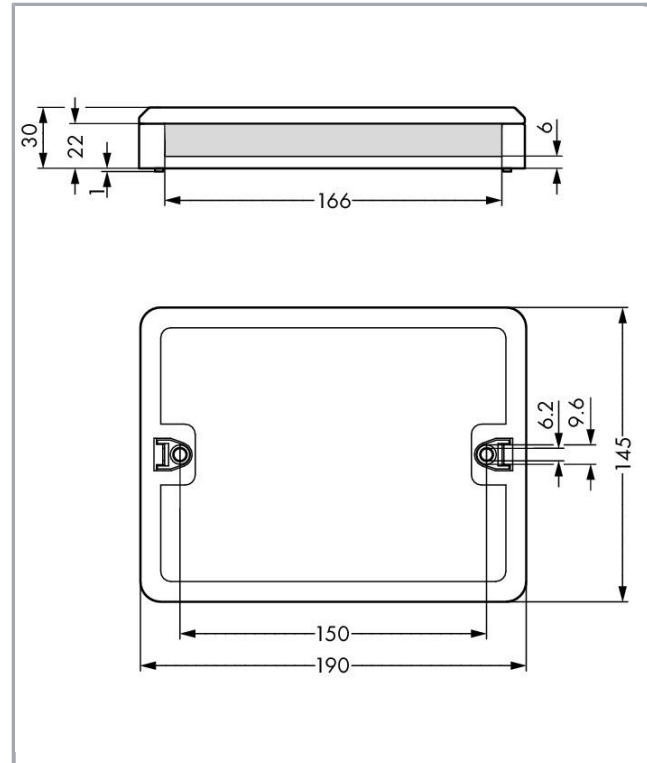

Fișă tehnică | Număr articol: 899-632/102-000

Distribution box; Surge switch circuit; 2 inputs; 1 output; Cod. A, B; MINI, MIDI; black

www.wago.com/899-632/102-000

Descriere articol

Note on mismatching protection:

Geometrical Data

| | |
|--------|---------------------|
| Width | 190 mm / 7.48 inch |
| Height | 30 mm / 1.181 inch |
| Depth | 145 mm / 5.709 inch |

Mechanical data

| | |
|-------------------------|---|
| Mounting type | Wall, screw mount Installation on mounting plate |
| Protection type | IP20 |
| Note on protection type | Only when mated (these compact connectors are not designed for use in open, easily accessible areas). |