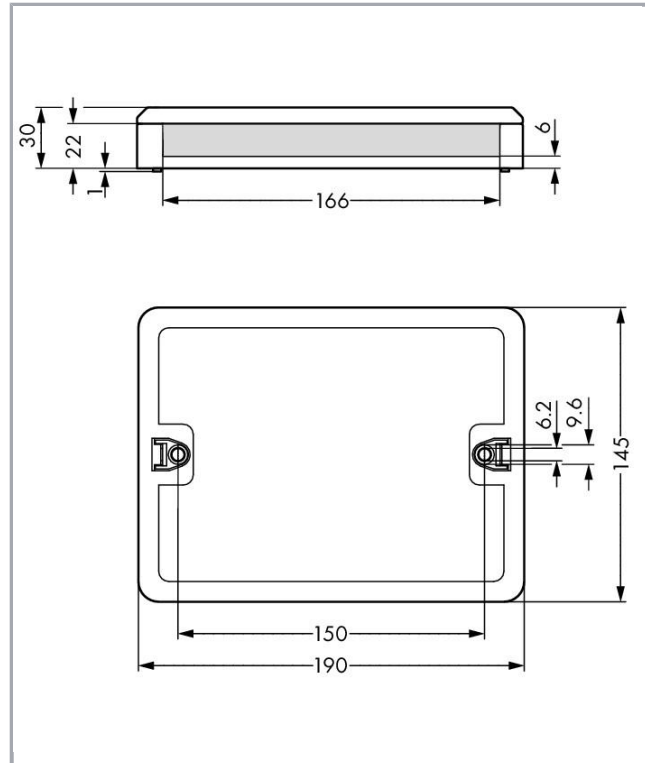

Fișă tehnică | Număr articol: 899-631/334-000

Distribution box; Single-phase current (230 V); 1 input; 13 outputs; Cod. A; MIDI; black

www.wago.com/899-631/334-000

Descriere articol

This WINSTA® Distribution Box duplicates the outputs of a 3-pole, single-phase cable.

Includes: Six 770-634 h-Distribution Connectors

Note on mismatching protection:

All WINSTA® components are 100% protected against mismatching when:

1. plugging different numbers of poles
2. plugging while rotated 180
3. plugging while laterally staggered
4. plugging one pole

Supus modificărilor.

WAGO Kontakttechnik GmbH & Co. KG
/Representative Office Romania
Sos. Pipera-Tunari nr. 1/1
building 1, 2nd floor | 077190 Voluntari, Ilfov
Tel.: +40-(0)31 421 85 68 | Email: info-RO@wago.com

Aveți întrebări despre produsele noastre?
Vă stăm la dispoziție pentru preluarea apelului la +40 (0) 31 421 85 68.