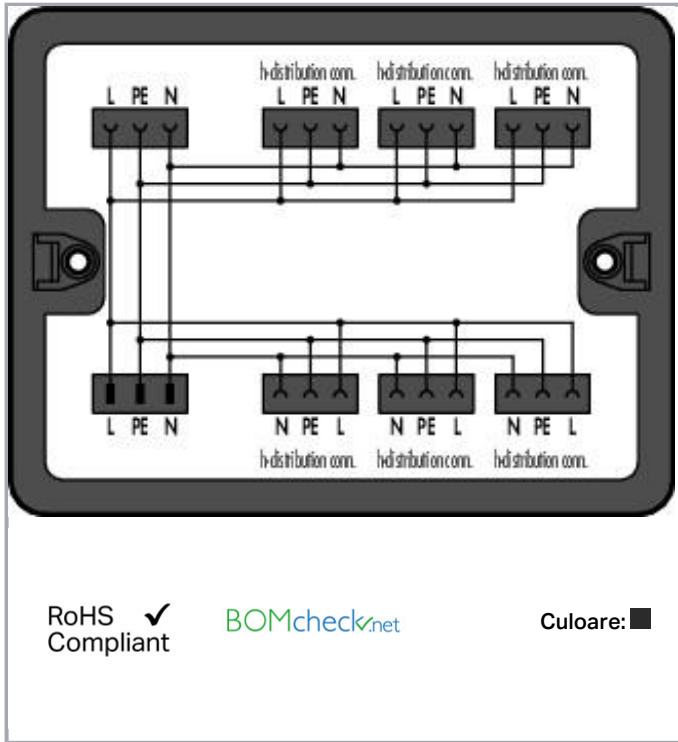

Fișă tehnică | Număr articol: 899-631/334-000

Distribution box; Single-phase current (230 V); 1 input; 13 outputs; Cod. A; MIDI; black

www.wago.com/899-631/334-000

Descriere articol

This WINSTA® Distribution Box duplicates the outputs of a 3-pole, single-phase cable.

Includes: Six 770-634 h-Distribution Connectors

Note on mismatching protection:

All WINSTA® components are 100% protected against mismatching when:

- plugging different numbers of poles
- plugging while rotated 180
- plugging while laterally staggered
- plugging one pole