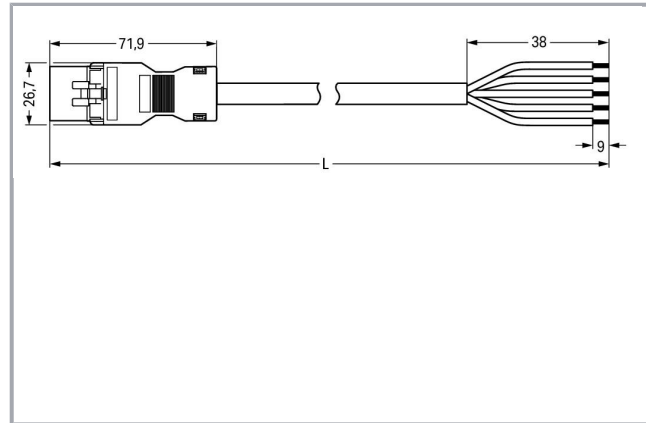

Fișă tehnică | Număr articol: 891-8995/205-203

pre-assembled connecting cable; Eca; Plug/open-ended; 5-pole; Cod. B; 2 m; 1,00 mm²; gray

www.wago.com/891-8995/205-203

Descriere articol

- Protected against mismatching and maintenance-free
- Compact design with 4.4 mm pole spacing
- Components can be clearly printed on and color-coded to meet custom requirements

Approvals per UL 1977

Rated voltage UL 1977	600 V
Rated current UL 1977	12 A

Connection data

Strip length	9 mm / 0.35 inch
Pole No.	5
Total number of potentials	5
Conductor preparation	tip-bonded
Sheathed cable diameter	7,8 ... 9,3 mm
Wire cross-section	1 mm ²
Strip length (outer insulation)	38 mm
Connection type	Plug - Free end

Geometrical Data

Pin spacing	4,4 mm / 0.173 inch
Total length	2 m

Mechanical data

Coding	B
Mating force of a plug-in connection	approx. 20 ... 70 N (depending on pole number)
Retention force of a plug-in connection	when locked: > 80N
Unmating force of a plug-in connection	when unlocked: approx. 20 ... 70 N (depending on pole number)
Number of mating cycles	200, without resistive load 100, with resistive load $I_N = 16$ A, tested (1.5 mm ² /16 AWG)
Connection type	Plug - free end