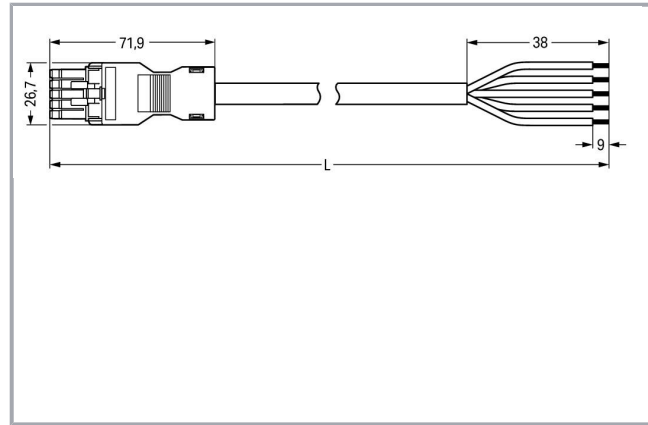

Fișă tehnică | Număr articol: 891-8995/106-707

pre-assembled connecting cable; Eca; Socket/open-ended; 5-pole; Cod. B;
7 m; 1,50 mm²; pink

www.wago.com/891-8995/106-707

Descriere articol

- Protected against mismatching and maintenance-free
- Compact design with 4.4 mm pole spacing
- Components can be clearly printed on and color-coded to meet custom requirements

Approvals per UL 1977

Rated voltage UL 1977	600 V
Rated current UL 1977	12 A

Connection data

Pole No.	5
Total number of potentials	5
Conductor preparation	tip-bonded
Sheathed cable diameter	9,3 ... 11,6 mm
Wire cross-section	1,5 mm ²
Strip length (outer insulation)	38 mm
Connection type	- Free end

Geometrical Data

Pin spacing	4,4 mm / 0.173 inch
Total length	7 m

Mechanical data

Coding	B
Mating force of a plug-in connection	approx. 20 ... 70 N (depending on pole number)
Retention force of a plug-in connection	when locked: > 80N
Unmating force of a plug-in connection	when unlocked: approx. 20 ... 70 N (depending on pole number)
Number of mating cycles	200, without resistive load 100, with resistive load $I_N = 16$ A, tested (1.5 mm ² /16 AWG)
Connection type	- Free end