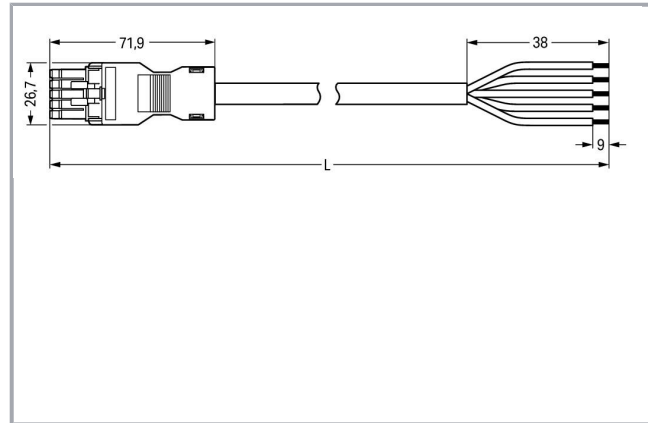

Fișă tehnică | Număr articol: 891-8995/106-603

pre-assembled connecting cable; Eca; Socket/open-ended; 5-pole; Cod. B;
6 m; 1,50 mm²; gray

www.wago.com/891-8995/106-603

Descriere articol

- Protected against mismatching and maintenance-free
- Compact design with 4.4 mm pole spacing
- Components can be clearly printed on and color-coded to meet custom requirements

Approvals per UL 1977

Rated voltage UL 1977	600 V
Rated current UL 1977	12 A

Connection data

Pole No.	5
Total number of potentials	5
Conductor preparation	tip-bonded
Sheathed cable diameter	9,3 ... 11,6 mm
Wire cross-section	1,5 mm ²
Strip length (outer insulation)	38 mm
Connection type	- Free end

Geometrical Data

Pin spacing	4,4 mm / 0.173 inch
Total length	6 m

Mechanical data

Coding	B
Mating force of a plug-in connection	approx. 20 ... 70 N (depending on pole number)
Retention force of a plug-in connection	when locked: > 80N
Unmating force of a plug-in connection	when unlocked: approx. 20 ... 70 N (depending on pole number)
Number of mating cycles	200, without resistive load 100, with resistive load $I_N = 16$ A, tested (1.5 mm ² /16 AWG)
Connection type	- Free end