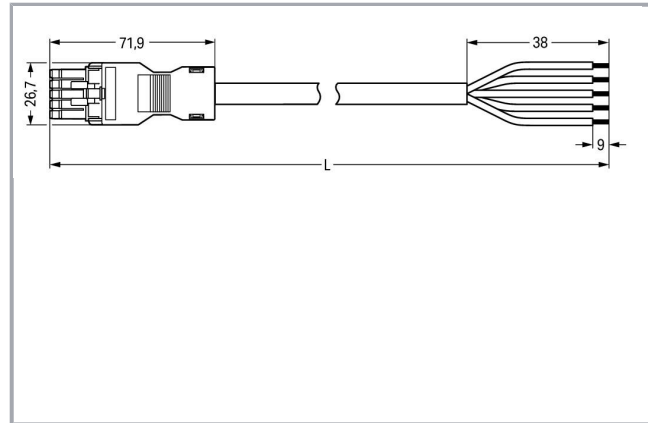

Fișă tehnică | Număr articol: 891-8995/106-207

pre-assembled connecting cable; Eca; Socket/open-ended; 5-pole; Cod. B;
2 m; 1,50 mm²; pink

www.wago.com/891-8995/106-207

Descriere articol

- Protected against mismatching and maintenance-free
- Compact design with 4.4 mm pole spacing
- Components can be clearly printed on and color-coded to meet custom requirements

Approvals per UL 1977

Rated voltage UL 1977	600 V
Rated current UL 1977	12 A

Connection data

Pole No.	5
Total number of potentials	5
Conductor preparation	tip-bonded
Sheathed cable diameter	9,3 ... 11,6 mm
Wire cross-section	1,5 mm ²
Strip length (outer insulation)	38 mm
Connection type	- Free end

Geometrical Data

Pin spacing	4,4 mm / 0.173 inch
Total length	2 m

Mechanical data

Coding	B
Mating force of a plug-in connection	approx. 20 ... 70 N (depending on pole number)
Retention force of a plug-in connection	when locked: > 80N
Unmating force of a plug-in connection	when unlocked: approx. 20 ... 70 N (depending on pole number)
Number of mating cycles	200, without resistive load 100, with resistive load $I_N = 16$ A, tested (1.5 mm ² /16 AWG)
Connection type	- Free end