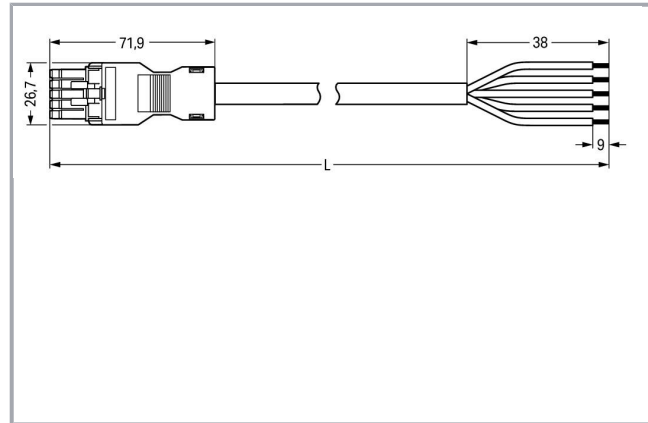

Fișă tehnică | Număr articol: 891-8995/106-205

pre-assembled connecting cable; Eca; Socket/open-ended; 5-pole; Cod. B;
2 m; 1,50 mm²; light green

www.wago.com/891-8995/106-205

Descriere articol

- Protected against mismatching and maintenance-free
- Compact design with 4.4 mm pole spacing
- Components can be clearly printed on and color-coded to meet custom requirements

Approvals per UL 1977

Rated voltage UL 1977	600 V
Rated current UL 1977	12 A

Connection data

Pole No.	5
Total number of potentials	5
Conductor preparation	tip-bonded
Sheathed cable diameter	9,3 ... 11,6 mm
Wire cross-section	1,5 mm ²
Strip length (outer insulation)	38 mm
Connection type	- Free end

Geometrical Data

Pin spacing	4,4 mm / 0.173 inch
Total length	2 m

Mechanical data

Coding	B
Mating force of a plug-in connection	approx. 20 ... 70 N (depending on pole number)
Retention force of a plug-in connection	when locked: > 80N
Unmating force of a plug-in connection	when unlocked: approx. 20 ... 70 N (depending on pole number)
Number of mating cycles	200, without resistive load 100, with resistive load $I_N = 16$ A, tested (1.5 mm ² /16 AWG)
Connection type	- Free end