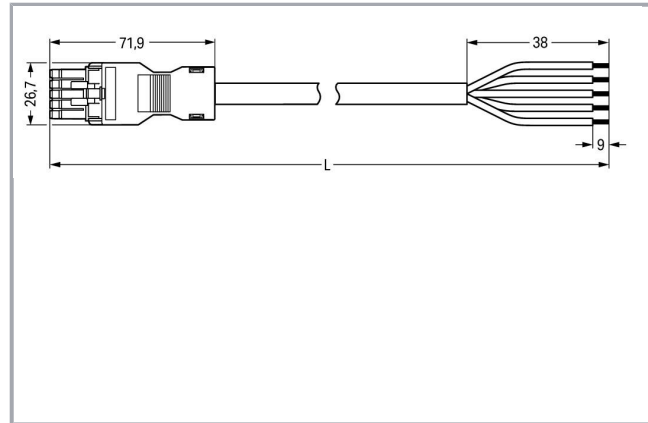

Fișă tehnică | Număr articol: 891-8995/105-805

pre-assembled connecting cable; Eca; Socket/open-ended; 5-pole; Cod. B;
8 m; 1,00 mm²; light green

www.wago.com/891-8995/105-805

Descriere articol

- Protected against mismatching and maintenance-free
- Compact design with 4.4 mm pole spacing
- Components can be clearly printed on and color-coded to meet custom requirements

Approvals per UL 1977

Rated voltage UL 1977	600 V
Rated current UL 1977	12 A

Connection data

Strip length	9 mm / 0.35 inch
Pole No.	5
Total number of potentials	5
Conductor preparation	tip-bonded
Sheathed cable diameter	7,8 ... 9,3 mm
Wire cross-section	1 mm ²
Strip length (outer insulation)	38 mm
Connection type	Socket - Free end

Geometrical Data

Pin spacing	4,4 mm / 0.173 inch
Total length	8 m

Mechanical data

Coding	B
Mating force of a plug-in connection	approx. 20 ... 70 N (depending on pole number)
Retention force of a plug-in connection	when locked: > 80N
Unmating force of a plug-in connection	when unlocked: approx. 20 ... 70 N (depending on pole number)
Number of mating cycles	200, without resistive load 100, with resistive load $I_N = 16$ A, tested (1.5 mm ² /16 AWG)
Connection type	Socket - free end