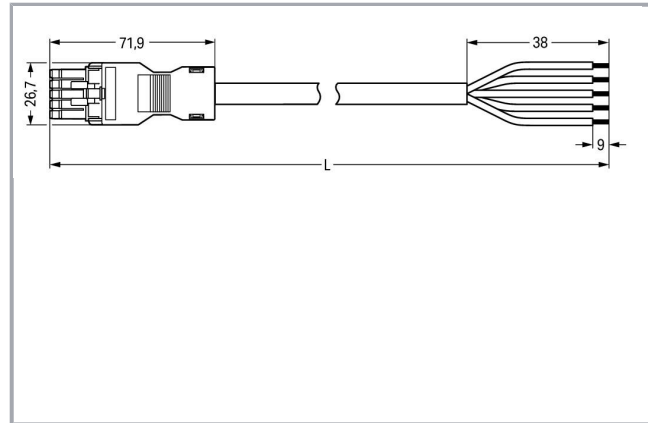

Fișă tehnică | Număr articol: 891-8995/105-505

pre-assembled connecting cable; Eca; Socket/open-ended; 5-pole; Cod. B;
5 m; 1,00 mm²; light green

www.wago.com/891-8995/105-505

Descriere articol

- Protected against mismatching and maintenance-free
- Compact design with 4.4 mm pole spacing
- Components can be clearly printed on and color-coded to meet custom requirements

Approvals per UL 1977

Rated voltage UL 1977	600 V
Rated current UL 1977	12 A

Connection data

Strip length	9 mm / 0.35 inch
Pole No.	5
Total number of potentials	5
Conductor preparation	tip-bonded
Sheathed cable diameter	7,8 ... 9,3 mm
Wire cross-section	1 mm ²
Strip length (outer insulation)	38 mm
Connection type	Socket - Free end

Geometrical Data

Pin spacing	4,4 mm / 0.173 inch
Total length	5 m

Mechanical data

Coding	B
Mating force of a plug-in connection	approx. 20 ... 70 N (depending on pole number)
Retention force of a plug-in connection	when locked: > 80N
Unmating force of a plug-in connection	when unlocked: approx. 20 ... 70 N (depending on pole number)
Number of mating cycles	200, without resistive load 100, with resistive load $I_N = 16$ A, tested (1.5 mm ² /16 AWG)
Connection type	Socket - free end