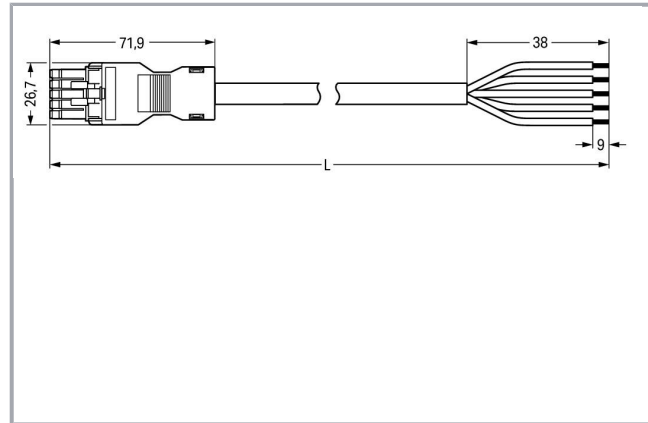

Fișă tehnică | Număr articol: 891-8995/105-205

pre-assembled connecting cable; Eca; Socket/open-ended; 5-pole; Cod. B;
2 m; 1,00 mm²; light green

www.wago.com/891-8995/105-205

Descriere articol

- Protected against mismatching and maintenance-free
- Compact design with 4.4 mm pole spacing
- Components can be clearly printed on and color-coded to meet custom requirements

Approvals per UL 1977

Rated voltage UL 1977	600 V
Rated current UL 1977	12 A

Connection data

Strip length	9 mm / 0.35 inch
Pole No.	5
Total number of potentials	5
Conductor preparation	tip-bonded
Sheathed cable diameter	7,8 ... 9,3 mm
Wire cross-section	1 mm ²
Strip length (outer insulation)	38 mm
Connection type	Socket - Free end

Geometrical Data

Pin spacing	4,4 mm / 0.173 inch
Total length	2 m

Mechanical data

Coding	B
Mating force of a plug-in connection	approx. 20 ... 70 N (depending on pole number)
Retention force of a plug-in connection	when locked: > 80N
Unmating force of a plug-in connection	when unlocked: approx. 20 ... 70 N (depending on pole number)
Number of mating cycles	200, without resistive load 100, with resistive load $I_N = 16$ A, tested (1.5 mm ² /16 AWG)
Connection type	Socket - free end