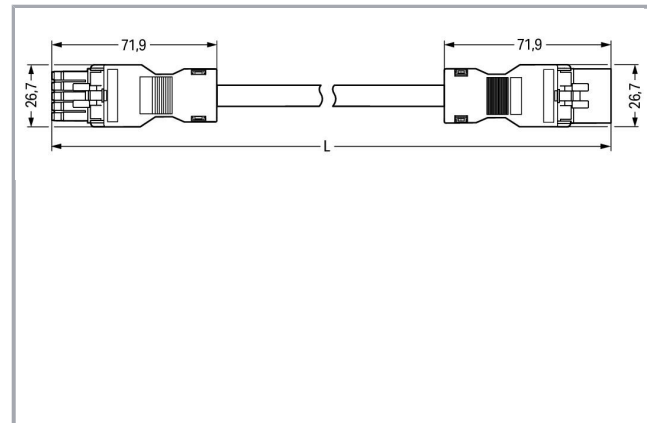

Fișă tehnică | Număr articol: 891-8995/006-803

pre-assembled interconnecting cable; Eca; Socket/plug; 5-pole; Cod. B; 8 m;
1,50 mm²; gray

www.wago.com/891-8995/006-803

Descriere articol

- Protected against mismatching and maintenance-free
- Compact design with 4.4 mm pole spacing
- Components can be clearly printed on and color-coded to meet custom requirements

Approvals per UL 1977

Rated voltage UL 1977	600 V
Rated current UL 1977	12 A

Connection data

Pole No.	5
Total number of potentials	5
Conductor preparation	tip-bonded
Sheathed cable diameter	9,3 ... 11,6 mm
Wire cross-section	1,5 mm ²
Connection type	Socket - Plug

Geometrical Data

Pin spacing	4,4 mm / 0.173 inch
Total length	8 m

Mechanical data

Coding	B
Mating force of a plug-in connection	approx. 20 ... 70 N (depending on pole number)
Retention force of a plug-in connection	when locked: > 80N
Unmating force of a plug-in connection	when unlocked: approx. 20 ... 70 N (depending on pole number)
Number of mating cycles	200, without resistive load 100, with resistive load $I_N = 16$ A, tested (1.5 mm ² /16 AWG)
Connection type	Socket - Plug
Type of pre-assembled cable	Interconnecting cable