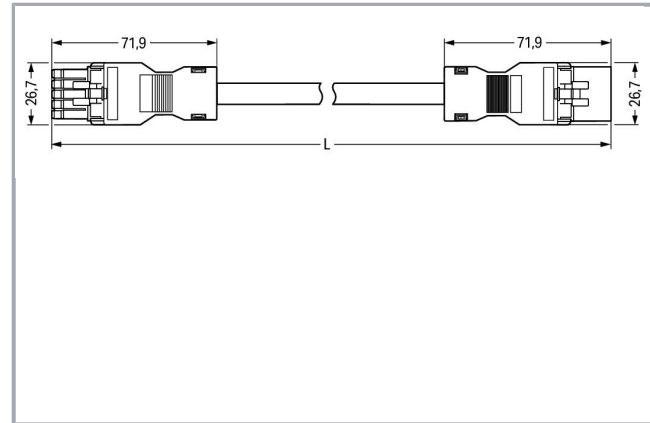

Fișă tehnică | Număr articol: 891-8995/006-605

pre-assembled interconnecting cable; Eca; Socket/plug; 5-pole; Cod. B; 6 m;
1,50 mm²; light green

www.wago.com/891-8995/006-605

Descriere articol

- Protected against mismatching and maintenance-free
- Compact design with 4.4 mm pole spacing
- Components can be clearly printed on and color-coded to meet custom requirements

Approvals per UL 1977

Rated voltage UL 1977	600 V
Rated current UL 1977	12 A

Connection data

Pole No.	5
Total number of potentials	5
Conductor preparation	tip-bonded
Sheathed cable diameter	9,3 ... 11,6 mm
Wire cross-section	1,5 mm ²
Connection type	Socket - Plug

Geometrical Data

Pin spacing	4,4 mm / 0.173 inch
Total length	6 m

Mechanical data

Coding	B
Mating force of a plug-in connection	approx. 20 ... 70 N (depending on pole number)
Retention force of a plug-in connection	when locked: > 80N
Unmating force of a plug-in connection	when unlocked: approx. 20 ... 70 N (depending on pole number)
Number of mating cycles	200, without resistive load 100, with resistive load $I_N = 16$ A, tested (1.5 mm ² /16 AWG)
Connection type	Socket - Plug
Type of pre-assembled cable	Interconnecting cable