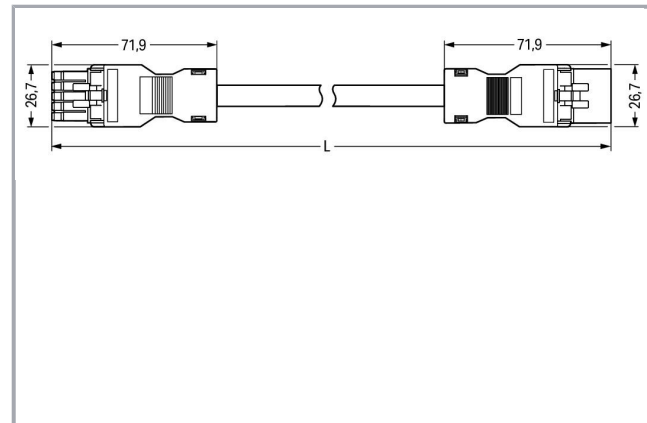

Fișă tehnică | Număr articol: 891-8995/006-407

pre-assembled interconnecting cable; Eca; Socket/plug; 5-pole; Cod. B; 4m;
1,50 mm²; pink

www.wago.com/891-8995/006-407

RoHS
Compliant ✓

BOMcheck.net

Culoare: ■

Descriere articol

- Protected against mismatching and maintenance-free
- Compact design with 4.4 mm pole spacing
- Components can be clearly printed on and color-coded to meet custom requirements

Note:

Cables with a different fire class can be found in the eShop.

Approvals per UL 1977

Rated voltage UL 1977	600 V
Rated current UL 1977	12 A

Connection data

Pole No.	5
Total number of potentials	5
Conductor preparation	tip-bonded
Sheathed cable diameter	9,3 ... 11,6 mm
Wire cross-section	1,5 mm ²
Connection type	Socket - Plug