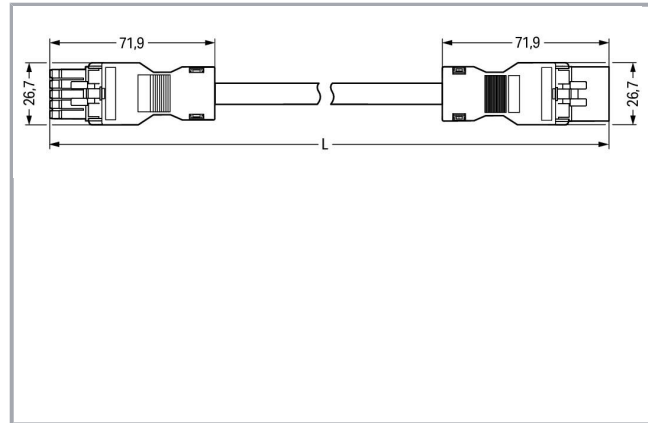

Fișă tehnică | Număr articol: 891-8995/006-207

pre-assembled interconnecting cable; Eca; Socket/plug; 5-pole; Cod. B; 2 m;
1,50 mm²; pink

www.wago.com/891-8995/006-207

RoHS
Compliant ✓

BOMcheck.net

Culoare: ■

Descriere articol

- Protected against mismatching and maintenance-free
- Compact design with 4.4 mm pole spacing
- Components can be clearly printed on and color-coded to meet custom requirements

Note:

Cables with a different fire class can be found in the eShop.

Approvals per UL 1977

Rated voltage UL 1977	600 V
Rated current UL 1977	12 A

Connection data

Pole No.	5
Total number of potentials	5
Conductor preparation	tip-bonded
Sheathed cable diameter	9,3 ... 11,6 mm
Wire cross-section	1,5 mm ²
Connection type	Socket - Plug