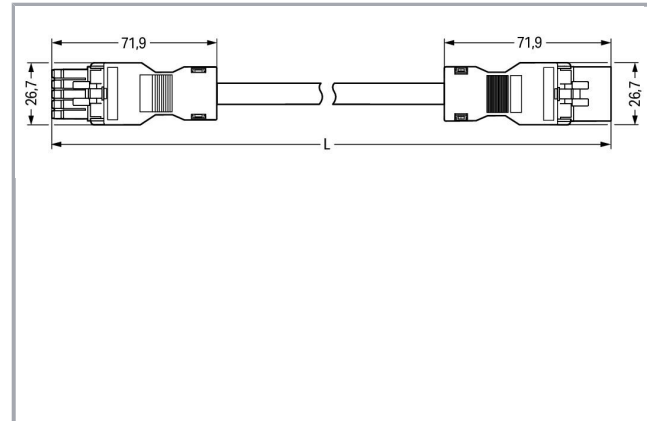

Fișă tehnică | Număr articol: 891-8995/005-803

pre-assembled interconnecting cable; Eca; Socket/plug; 5-pole; Cod. B; 8 m;
1,00 mm²; gray

www.wago.com/891-8995/005-803

Descriere articol

- Protected against mismatching and maintenance-free
- Compact design with 4.4 mm pole spacing
- Components can be clearly printed on and color-coded to meet custom requirements

Approvals per UL 1977

Rated voltage UL 1977	600 V
Rated current UL 1977	12 A

Connection data

Pole No.	5
Total number of potentials	5
Conductor preparation	tip-bonded
Sheathed cable diameter	7,8 ... 9,3 mm
Wire cross-section	1 mm ²
Connection type	Socket - Plug

Geometrical Data

Pin spacing	4,4 mm / 0.173 inch
Total length	8 m

Mechanical data

Coding	B
Mating force of a plug-in connection	approx. 20 ... 70 N (depending on pole number)
Retention force of a plug-in connection	when locked: > 80N
Unmating force of a plug-in connection	when unlocked: approx. 20 ... 70 N (depending on pole number)
Number of mating cycles	200, without resistive load 100, with resistive load $I_N = 16$ A, tested (1.5 mm ² /16 AWG)
Connection type	Socket - Plug
Type of pre-assembled cable	Interconnecting cable
Cable type	Control line 5 x 1