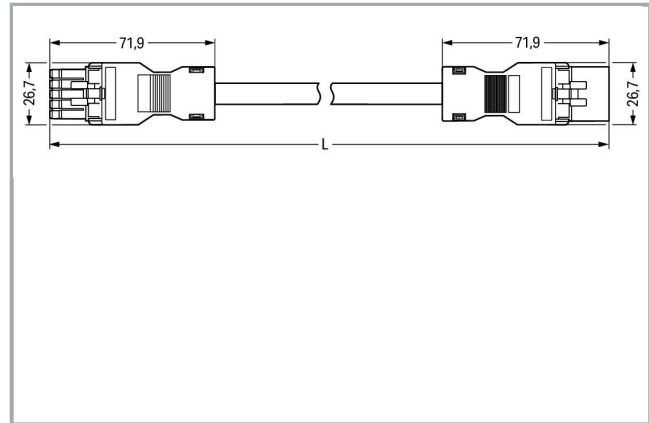

Fișă tehnică | Număr articol: 891-8995/005-705

pre-assembled interconnecting cable; Eca; Socket/plug; 5-pole; Cod. B; 7 m;
1,00 mm²; light green

www.wago.com/891-8995/005-705

Descriere articol

- Protected against mismatching and maintenance-free
- Compact design with 4.4 mm pole spacing
- Components can be clearly printed on and color-coded to meet custom requirements

Approvals per UL 1977

Rated voltage UL 1977	600 V
Rated current UL 1977	12 A

Connection data

Pole No.	5
Total number of potentials	5
Conductor preparation	tip-bonded
Sheathed cable diameter	7,8 ... 9,3 mm
Wire cross-section	1 mm ²
Connection type	Socket - Plug

Geometrical Data

Pin spacing	4,4 mm / 0.173 inch
Total length	7 m

Mechanical data

Coding	B
Mating force of a plug-in connection	approx. 20 ... 70 N (depending on pole number)
Retention force of a plug-in connection	when locked: > 80N
Unmating force of a plug-in connection	when unlocked: approx. 20 ... 70 N (depending on pole number)
Number of mating cycles	200, without resistive load 100, with resistive load $I_N = 16$ A, tested (1.5 mm ² /16 AWG)
Connection type	Socket - Plug
Type of pre-assembled cable	Interconnecting cable
Cable type	Control line 5 x 1