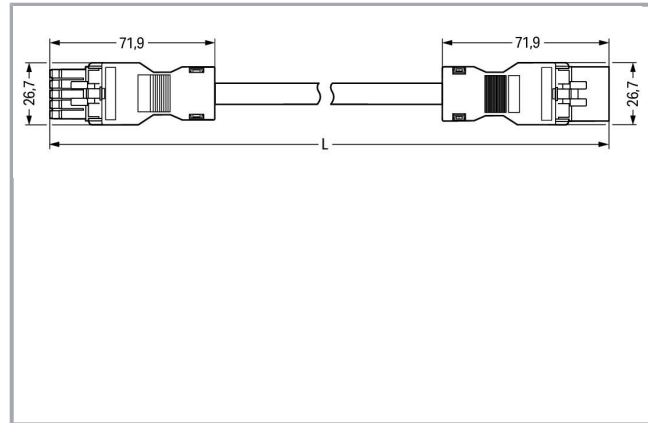

Fișă tehnică | Număr articol: 891-8995/005-603

pre-assembled interconnecting cable; Eca; Socket/plug; 5-pole; Cod. B; 6 m;
1,00 mm²; gray

www.wago.com/891-8995/005-603

Descriere articol

- Protected against mismatching and maintenance-free
- Compact design with 4.4 mm pole spacing
- Components can be clearly printed on and color-coded to meet custom requirements

Approvals per UL 1977

Rated voltage UL 1977	600 V
Rated current UL 1977	12 A

Connection data

Pole No.	5
Total number of potentials	5
Conductor preparation	tip-bonded
Sheathed cable diameter	7,8 ... 9,3 mm
Wire cross-section	1 mm ²
Connection type	Socket - Plug

Geometrical Data

Pin spacing	4,4 mm / 0.173 inch
Total length	6 m

Mechanical data

Coding	B
Mating force of a plug-in connection	approx. 20 ... 70 N (depending on pole number)
Retention force of a plug-in connection	when locked: > 80N
Unmating force of a plug-in connection	when unlocked: approx. 20 ... 70 N (depending on pole number)
Number of mating cycles	200, without resistive load 100, with resistive load $I_N = 16$ A, tested (1.5 mm ² /16 AWG)
Connection type	Socket - Plug
Type of pre-assembled cable	Interconnecting cable
Cable type	Control line 5 x 1