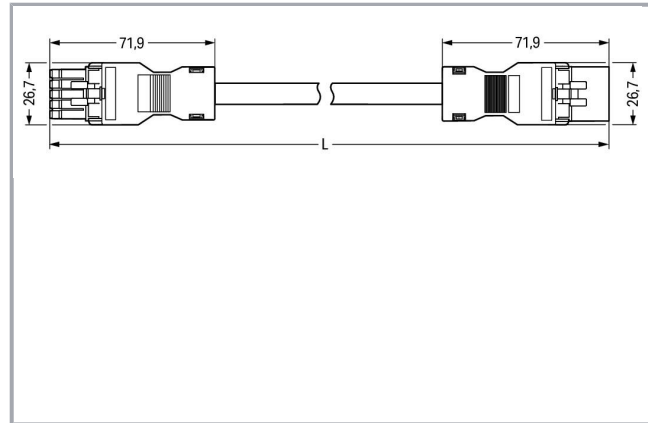

Fișă tehnică | Număr articol: 891-8995/005-503

pre-assembled interconnecting cable; Eca; Socket/plug; 5-pole; Cod. B; 5 m;
1,00 mm²; gray

www.wago.com/891-8995/005-503

Descriere articol

- Protected against mismatching and maintenance-free
- Compact design with 4.4 mm pole spacing
- Components can be clearly printed on and color-coded to meet custom requirements

Approvals per UL 1977

Rated voltage UL 1977	600 V
Rated current UL 1977	12 A

Connection data

Pole No.	5
Total number of potentials	5
Conductor preparation	tip-bonded
Sheathed cable diameter	7,8 ... 9,3 mm
Wire cross-section	1 mm ²
Connection type	Socket - Plug

Geometrical Data

Pin spacing	4,4 mm / 0.173 inch
Total length	5 m

Mechanical data

Coding	B
Mating force of a plug-in connection	approx. 20 ... 70 N (depending on pole number)
Retention force of a plug-in connection	when locked: > 80N
Unmating force of a plug-in connection	when unlocked: approx. 20 ... 70 N (depending on pole number)
Number of mating cycles	200, without resistive load 100, with resistive load $I_N = 16$ A, tested (1.5 mm ² /16 AWG)
Connection type	Socket - Plug
Type of pre-assembled cable	Interconnecting cable
Cable type	Control line 5 x 1