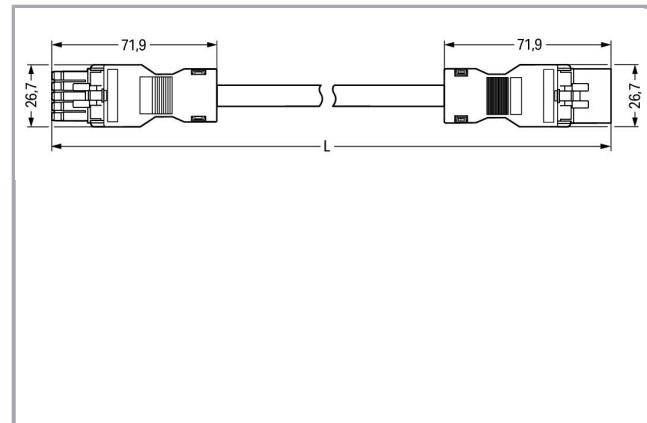

Fișă tehnică | Număr articol: 891-8995/005-405

pre-assembled interconnecting cable; Eca; Socket/plug; 5-pole; Cod. B; 4m;
1,00 mm²; light green

www.wago.com/891-8995/005-405

Descriere articol

- Protected against mismatching and maintenance-free
- Compact design with 4.4 mm pole spacing
- Components can be clearly printed on and color-coded to meet custom requirements

Approvals per UL 1977

Rated voltage UL 1977	600 V
Rated current UL 1977	12 A

Connection data

Pole No.	5
Total number of potentials	5
Conductor preparation	tip-bonded
Sheathed cable diameter	7,8 ... 9,3 mm
Wire cross-section	1 mm ²
Connection type	Socket - Plug

Geometrical Data

Pin spacing	4,4 mm / 0.173 inch
Total length	4 m

Mechanical data

Coding	B
Mating force of a plug-in connection	approx. 20 ... 70 N (depending on pole number)
Retention force of a plug-in connection	when locked: > 80N
Unmating force of a plug-in connection	when unlocked: approx. 20 ... 70 N (depending on pole number)
Number of mating cycles	200, without resistive load 100, with resistive load $I_N = 16$ A, tested (1.5 mm ² /16 AWG)
Connection type	Socket - Plug
Type of pre-assembled cable	Interconnecting cable
Cable type	Control line 5 x 1