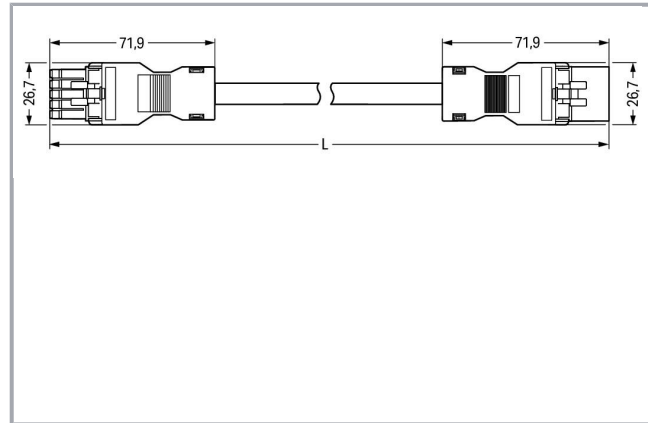

Fișă tehnică | Număr articol: 891-8995/005-403

pre-assembled interconnecting cable; Eca; Socket/plug; 5-pole; Cod. B; 4m;
1,00 mm²; gray

www.wago.com/891-8995/005-403

Descriere articol

- Protected against mismatching and maintenance-free
- Compact design with 4.4 mm pole spacing
- Components can be clearly printed on and color-coded to meet custom requirements

Approvals per UL 1977

Rated voltage UL 1977	600 V
Rated current UL 1977	12 A

Connection data

Pole No.	5
Total number of potentials	5
Conductor preparation	tip-bonded
Sheathed cable diameter	7,8 ... 9,3 mm
Wire cross-section	1 mm ²
Connection type	Socket - Plug

Geometrical Data

Pin spacing	4,4 mm / 0.173 inch
Total length	4 m

Mechanical data

Coding	B
Mating force of a plug-in connection	approx. 20 ... 70 N (depending on pole number)
Retention force of a plug-in connection	when locked: > 80N
Unmating force of a plug-in connection	when unlocked: approx. 20 ... 70 N (depending on pole number)
Number of mating cycles	200, without resistive load 100, with resistive load $I_N = 16$ A, tested (1.5 mm ² /16 AWG)
Connection type	Socket - Plug
Type of pre-assembled cable	Interconnecting cable
Cable type	Control line 5 x 1