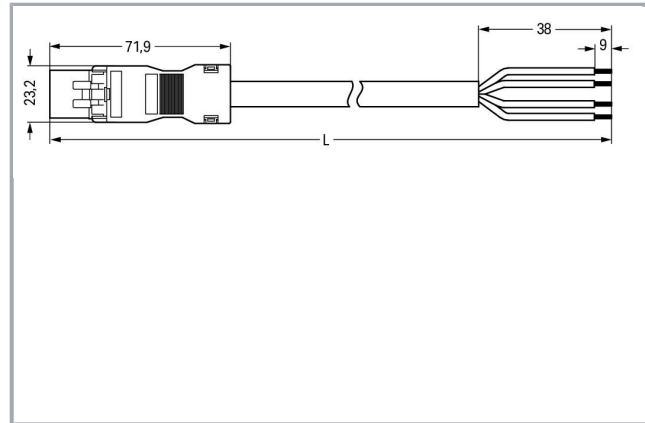

Fișă tehnică | Număr articol: 891-8994/206-605

pre-assembled connecting cable; Eca; Plug/open-ended; 4-pole; Cod. B;
Control cable 4 x 1.5 mm²; 6 m; 1,50 mm²; light green

www.wago.com/891-8994/206-605

Descriere articol

- Protected against mismatching and maintenance-free
- Compact design with 4.4 mm pole spacing
- Components can be clearly printed on and color-coded to meet custom requirements

Note:

Cables with a different fire class can be found in the eShop.

Approvals per UL 1977

Rated voltage UL 1977	600 V
Rated current UL 1977	12 A

Connection data

Pole No.	4
Total number of potentials	4
Conductor preparation	tip-bonded
Sheathed cable diameter	8,4 ... 10,5 mm
Wire cross-section	1,5 mm ²
Strip length (outer insulation)	38 mm
Connection type	Plug - Free end