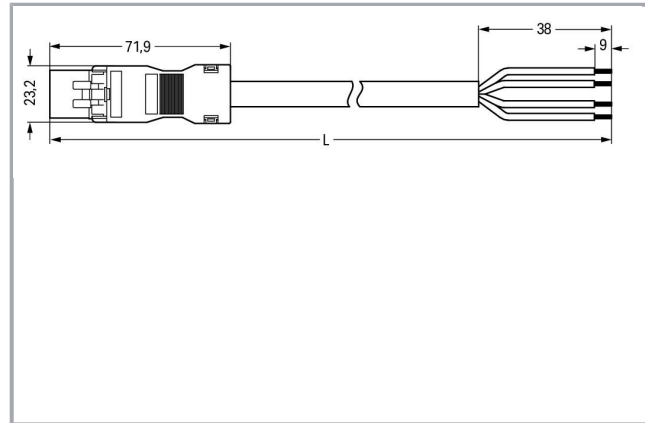

Fișă tehnică | Număr articol: 891-8994/206-405

pre-assembled connecting cable; Eca; Plug/open-ended; 4-pole; Cod. B;
Control cable 4 x 1.5 mm²; 4m; 1,50 mm²; light green

www.wago.com/891-8994/206-405

Descriere articol

- Protected against mismatching and maintenance-free
- Compact design with 4.4 mm pole spacing
- Components can be clearly printed on and color-coded to meet custom requirements

Note:

Cables with a different fire class can be found in the eShop.

Approvals per UL 1977

Rated voltage UL 1977	600 V
Rated current UL 1977	12 A

Connection data

Pole No.	4
Total number of potentials	4
Conductor preparation	tip-bonded
Sheathed cable diameter	8,4 ... 10,5 mm
Wire cross-section	1,5 mm ²
Strip length (outer insulation)	38 mm
Connection type	Plug - Free end