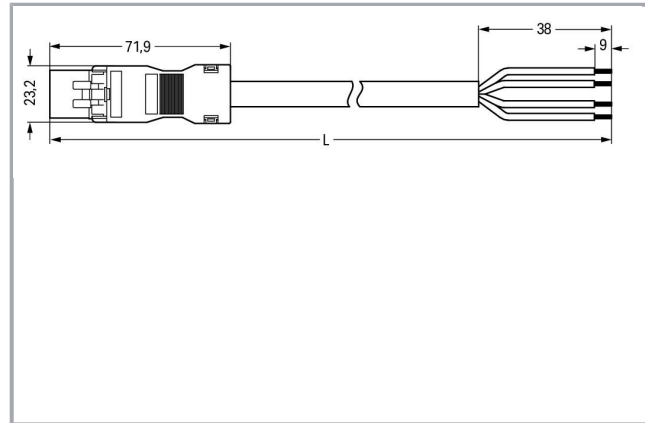

Fișă tehnică | Număr articol: 891-8994/205-407

pre-assembled connecting cable; Eca; Plug/open-ended; 4-pole; Cod. B;
Control cable 4 x 1.0 mm²; 4m; 1,00 mm²; pink

www.wago.com/891-8994/205-407

Descriere articol

- Protected against mismatching and maintenance-free
- Compact design with 4.4 mm pole spacing
- Components can be clearly printed on and color-coded to meet custom requirements

Note:

Cables with a different fire class can be found in the eShop.

Approvals per UL 1977

Rated voltage UL 1977	600 V
Rated current UL 1977	12 A

Connection data

Strip length	9 mm / 0.35 inch
Pole No.	4
Total number of potentials	4
Conductor preparation	tip-bonded
Sheathed cable diameter	7,1 ... 9 mm
Wire cross-section	1 mm ²
Strip length (outer insulation)	38 mm
Connection type	Plug - Free end