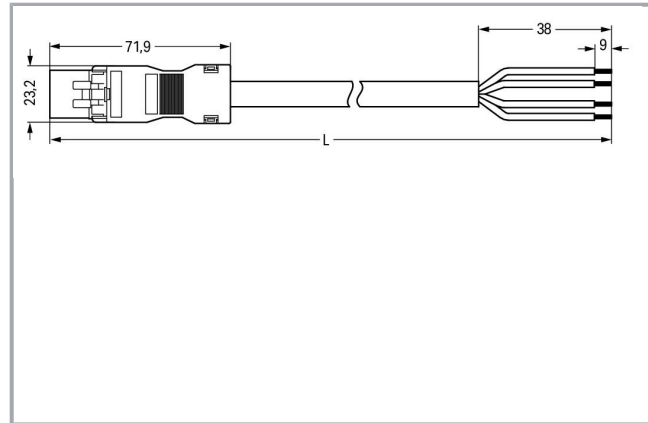

Fișă tehnică | Număr articol: 891-8994/205-207

pre-assembled connecting cable; Eca; Plug/open-ended; 4-pole; Cod. B;
Control cable 4 x 1.0 mm²; 2 m; 1,00 mm²; pink

www.wago.com/891-8994/205-207

Descriere articol

- Protected against mismatching and maintenance-free
- Compact design with 4.4 mm pole spacing
- Components can be clearly printed on and color-coded to meet custom requirements

Note:

Cables with a different fire class can be found in the eShop.

Approvals per UL 1977

Rated voltage UL 1977	600 V
Rated current UL 1977	12 A

Connection data

Strip length	9 mm / 0.35 inch
Pole No.	4
Total number of potentials	4
Conductor preparation	tip-bonded
Sheathed cable diameter	7,1 ... 9 mm
Wire cross-section	1 mm ²
Strip length (outer insulation)	38 mm
Connection type	Plug - Free end