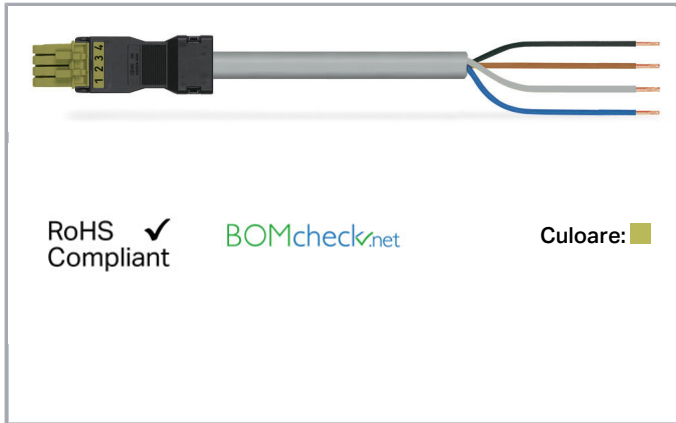

Fișă tehnică | Număr articol: 891-8994/106-805

pre-assembled connecting cable; Eca; Socket/open-ended; 4-pole; Cod. B;
Control cable 4 x 1.5 mm²; 8 m; 1,50 mm²; light green

www.wago.com/891-8994/106-805

Descriere articol

- Protected against mismatching and maintenance-free
- Compact design with 4.4 mm pole spacing
- Components can be clearly printed on and color-coded to meet custom requirements

Note:

Cables with a different fire class can be found in the eShop.

Note on mismatching protection:

All WINSTA[®] components are 100% protected against mismatching when:

- plugging different numbers of poles
- plugging while rotated 180
- plugging while laterally staggered
- plugging one pole

Supus modificărilor.

Type of pre-assembled cable	Connecting cable
Cable type	Control line 4 x 1.5
Marking	1 2 3 4
Protection type	IP40
Potential marking	1 2 3 4

Plug connection

Mismating protection	Yes
Locking of plug-in connection	locking lever
Locking lever	retrofittable