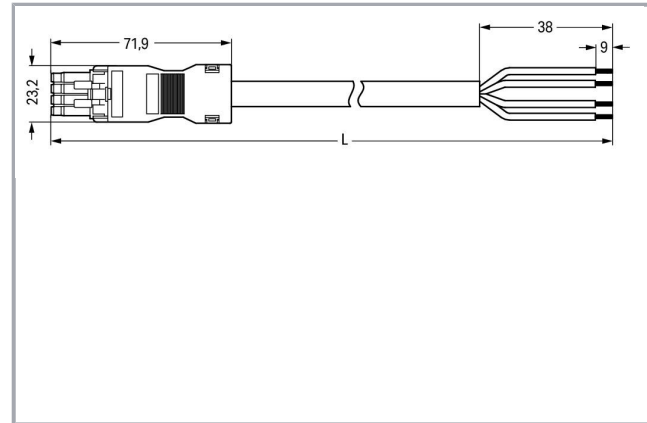

Fișă tehnică | Număr articol: 891-8994/106-805

pre-assembled connecting cable; Eca; Socket/open-ended; 4-pole; Cod. B;
Control cable 4 x 1.5 mm²; 8 m; 1,50 mm²; light green

www.wago.com/891-8994/106-805

Descriere articol

- Protected against mismatching and maintenance-free
- Compact design with 4.4 mm pole spacing
- Components can be clearly printed on and color-coded to meet custom requirements

Note:

Cables with a different fire class can be found in the eShop.

Approvals per UL 1977

Rated voltage UL 1977	600 V
Rated current UL 1977	12 A

Connection data

Pole No.	4
Total number of potentials	4
Conductor preparation	tip-bonded
Sheathed cable diameter	8,4 ... 10,5 mm
Wire cross-section	1,5 mm ²
Strip length (outer insulation)	38 mm
Connection type	Socket - Free end