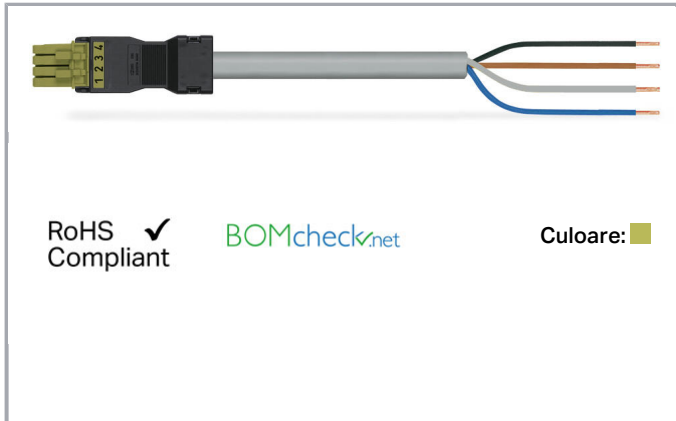

Fișă tehnică | Număr articol: 891-8994/106-605

pre-assembled connecting cable; Eca; Socket/open-ended; 4-pole; Cod. B;
Control cable 4 x 1.5 mm²; 6 m; 1,50 mm²; light green

www.wago.com/891-8994/106-605

Descriere articol

- Protected against mismatching and maintenance-free
- Compact design with 4.4 mm pole spacing
- Components can be clearly printed on and color-coded to meet custom requirements

Note:

Cables with a different fire class can be found in the eShop.

Note on mismatching protection:

All WINSTA[®] components are 100% protected against mismatching when:

- plugging different numbers of poles
- plugging while rotated 180
- plugging while laterally staggered
- plugging one pole