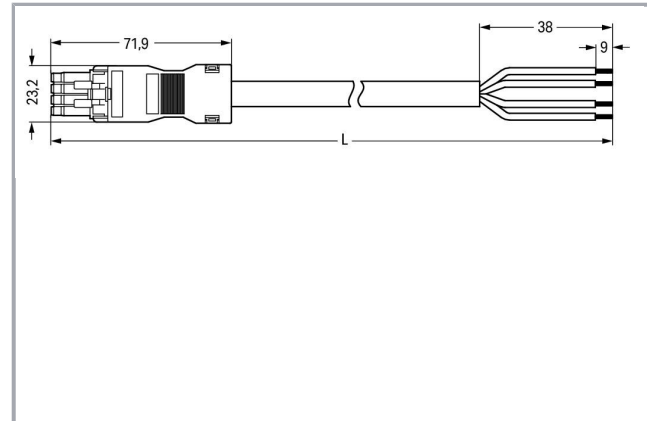

Fișă tehnică | Număr articol: 891-8994/106-605

pre-assembled connecting cable; Eca; Socket/open-ended; 4-pole; Cod. B;
Control cable 4 x 1.5 mm²; 6 m; 1,50 mm²; light green

www.wago.com/891-8994/106-605

Descriere articol

- Protected against mismatching and maintenance-free
- Compact design with 4.4 mm pole spacing
- Components can be clearly printed on and color-coded to meet custom requirements

Note:

Cables with a different fire class can be found in the eShop.

Approvals per UL 1977

Rated voltage UL 1977	600 V
Rated current UL 1977	12 A

Connection data

Pole No.	4
Total number of potentials	4
Conductor preparation	tip-bonded
Sheathed cable diameter	8,4 ... 10,5 mm
Wire cross-section	1,5 mm ²
Strip length (outer insulation)	38 mm
Connection type	Socket - Free end