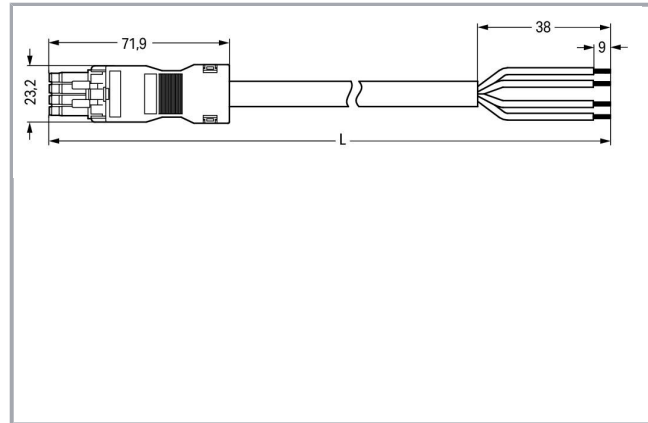

Fișă tehnică | Număr articol: 891-8994/106-503

pre-assembled connecting cable; Eca; Socket/open-ended; 4-pole; Cod. B;
Control cable 4 x 1.5 mm²; 5 m; 1,50 mm²; gray

www.wago.com/891-8994/106-503

Descriere articol

- Protected against mismatching and maintenance-free
- Compact design with 4.4 mm pole spacing
- Components can be clearly printed on and color-coded to meet custom requirements

Note:

Cables with a different fire class can be found in the eShop.

Approvals per UL 1977

Rated voltage UL 1977	600 V
Rated current UL 1977	12 A

Connection data

Pole No.	4
Total number of potentials	4
Conductor preparation	tip-bonded
Sheathed cable diameter	8,4 ... 10,5 mm
Wire cross-section	1,5 mm ²
Strip length (outer insulation)	38 mm
Connection type	Socket - Free end