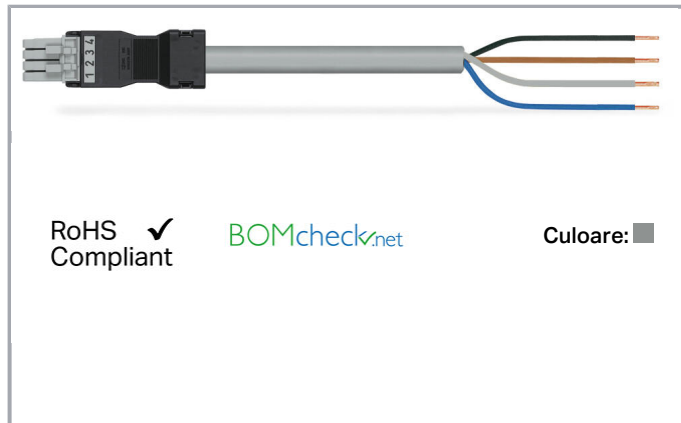

Fișă tehnică | Număr articol: 891-8994/106-503

pre-assembled connecting cable; Eca; Socket/open-ended; 4-pole; Cod. B;
Control cable 4 x 1.5 mm²; 5 m; 1,50 mm²; gray

www.wago.com/891-8994/106-503

Descriere articol

- Protected against mismatching and maintenance-free
- Compact design with 4.4 mm pole spacing
- Components can be clearly printed on and color-coded to meet custom requirements

Note:

Cables with a different fire class can be found in the eShop.

Note on mismatching protection:

All WINSTA[®] components are 100% protected against mismatching when:

- plugging different numbers of poles
- plugging while rotated 180
- plugging while laterally staggered
- plugging one pole

Supus modificărilor.

Type of pre-assembled cable	Connecting cable
Cable type	Control line 4 x 1.5
Marking	1 2 3 4
Protection type	IP40
Potential marking	1 2 3 4

Plug connection

Mismating protection	Yes
Locking of plug-in connection	locking lever
Locking lever	retrofitable