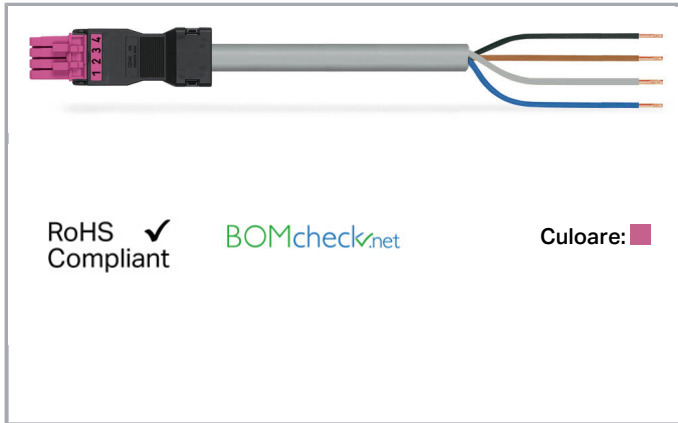

Fișă tehnică | Număr articol: 891-8994/105-807

pre-assembled connecting cable; Eca; Socket/open-ended; 4-pole; Cod. B;
Control cable 4 x 1.0 mm²; 8 m; 1,00 mm²; pink

www.wago.com/891-8994/105-807

Descriere articol

- Protected against mismatching and maintenance-free
- Compact design with 4.4 mm pole spacing
- Components can be clearly printed on and color-coded to meet custom requirements

Note:

Cables with a different fire class can be found in the eShop.

Note on mismatching protection:

All WINSTA[®] components are 100% protected against mismatching when:

- plugging different numbers of poles
- plugging while rotated 180
- plugging while laterally staggered
- plugging one pole