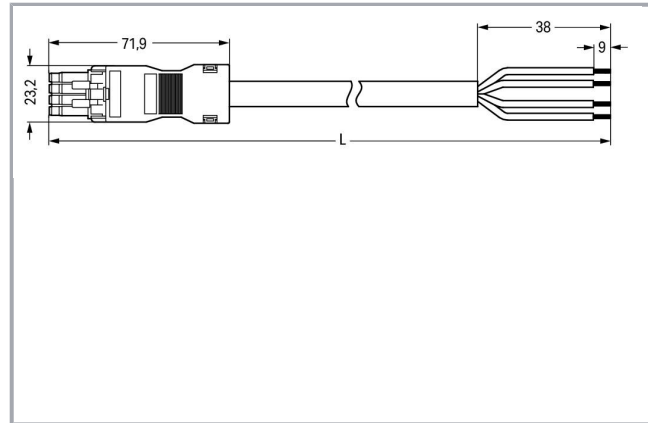

Fișă tehnică | Număr articol: 891-8994/105-807

pre-assembled connecting cable; Eca; Socket/open-ended; 4-pole; Cod. B;
Control cable 4 x 1.0 mm²; 8 m; 1,00 mm²; pink

www.wago.com/891-8994/105-807

Descriere articol

- Protected against mismatching and maintenance-free
- Compact design with 4.4 mm pole spacing
- Components can be clearly printed on and color-coded to meet custom requirements

Note:

Cables with a different fire class can be found in the eShop.

Approvals per UL 1977

Rated voltage UL 1977	600 V
Rated current UL 1977	12 A

Connection data

Strip length	9 mm / 0.35 inch
Pole No.	4
Total number of potentials	4
Conductor preparation	tip-bonded
Sheathed cable diameter	7,1 ... 9 mm
Wire cross-section	1 mm ²
Strip length (outer insulation)	38 mm
Connection type	Socket - Free end