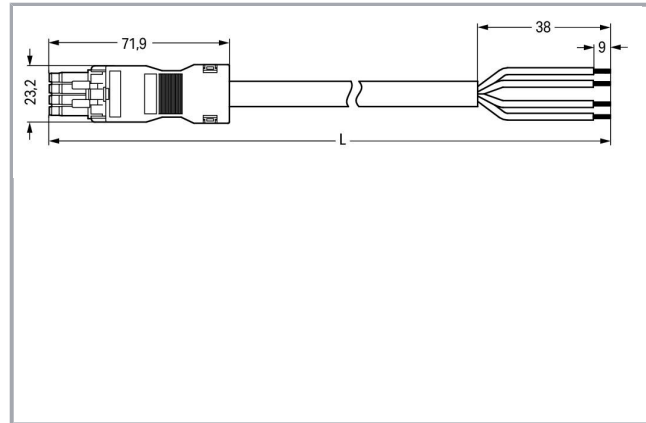

Fișă tehnică | Număr articol: 891-8994/105-707

pre-assembled connecting cable; Eca; Socket/open-ended; 4-pole; Cod. B;
Control cable 4 x 1.0 mm²; 7 m; 1,00 mm²; pink

www.wago.com/891-8994/105-707

Descriere articol

- Protected against mismatching and maintenance-free
- Compact design with 4.4 mm pole spacing
- Components can be clearly printed on and color-coded to meet custom requirements

Note:

Cables with a different fire class can be found in the eShop.

Approvals per UL 1977

Rated voltage UL 1977	600 V
Rated current UL 1977	12 A

Connection data

Strip length	9 mm / 0.35 inch
Pole No.	4
Total number of potentials	4
Conductor preparation	tip-bonded
Sheathed cable diameter	7,1 ... 9 mm
Wire cross-section	1 mm ²
Strip length (outer insulation)	38 mm
Connection type	Socket - Free end