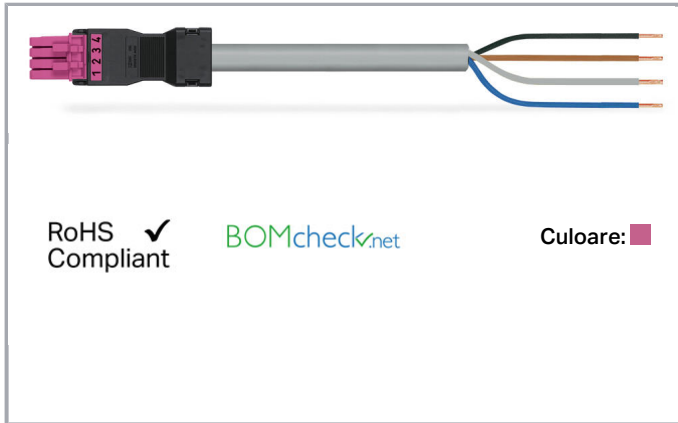

Fișă tehnică | Număr articol: 891-8994/105-707

pre-assembled connecting cable; Eca; Socket/open-ended; 4-pole; Cod. B;
Control cable 4 x 1.0 mm²; 7 m; 1,00 mm²; pink

www.wago.com/891-8994/105-707

Descriere articol

- Protected against mismatching and maintenance-free
- Compact design with 4.4 mm pole spacing
- Components can be clearly printed on and color-coded to meet custom requirements

Note:

Cables with a different fire class can be found in the eShop.

Note on mismatching protection:

All WINSTA[®] components are 100% protected against mismatching when:

- plugging different numbers of poles
- plugging while rotated 180
- plugging while laterally staggered
- plugging one pole