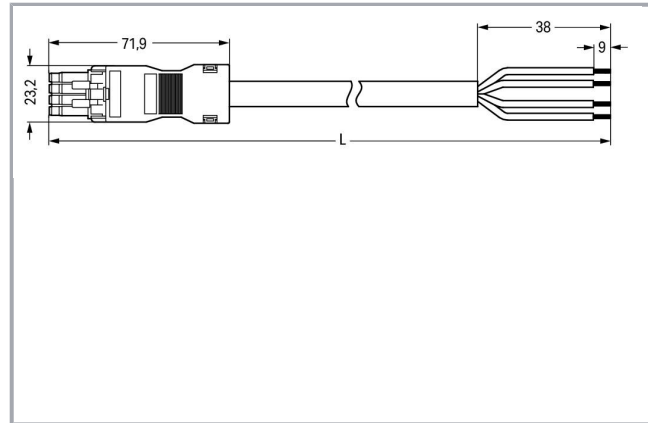

Fișă tehnică | Număr articol: 891-8994/105-603

pre-assembled connecting cable; Eca; Socket/open-ended; 4-pole; Cod. B;
Control cable 4 x 1.0 mm²; 6 m; 1,00 mm²; gray

www.wago.com/891-8994/105-603

Descriere articol

- Protected against mismatching and maintenance-free
- Compact design with 4.4 mm pole spacing
- Components can be clearly printed on and color-coded to meet custom requirements

Note:

Cables with a different fire class can be found in the eShop.

Approvals per UL 1977

Rated voltage UL 1977	600 V
Rated current UL 1977	12 A

Connection data

Strip length	9 mm / 0.35 inch
Pole No.	4
Total number of potentials	4
Conductor preparation	tip-bonded
Sheathed cable diameter	7,1 ... 9 mm
Wire cross-section	1 mm ²
Strip length (outer insulation)	38 mm
Connection type	Socket - Free end