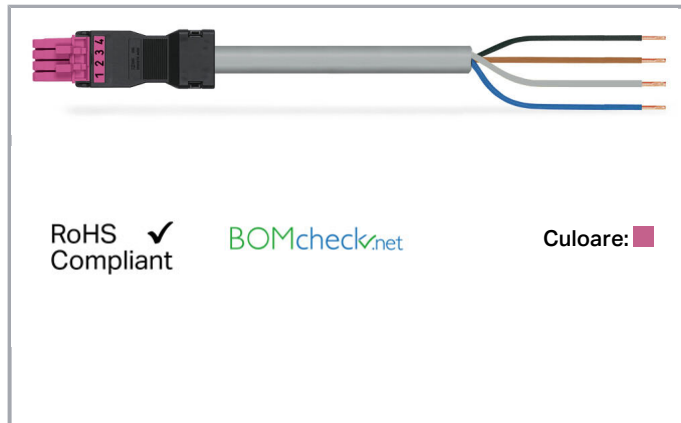

Fișă tehnică | Număr articol: 891-8994/105-407

pre-assembled connecting cable; Eca; Socket/open-ended; 4-pole; Cod. B;
Control cable 4 x 1.0 mm²; 4m; 1,00 mm²; pink

www.wago.com/891-8994/105-407

Descriere articol

- Protected against mismatching and maintenance-free
- Compact design with 4.4 mm pole spacing
- Components can be clearly printed on and color-coded to meet custom requirements

Note:

Cables with a different fire class can be found in the eShop.

Note on mismatching protection:

All WINSTA[®] components are 100% protected against mismatching when:

- plugging different numbers of poles
- plugging while rotated 180
- plugging while laterally staggered
- plugging one pole

Supus modificărilor.

Type of pre-assembled cable	Connecting cable
Cable type	Control line 4 x 1
Marking	1 2 3 4
Protection type	IP40
Potential marking	1 2 3 4

Plug connection

Mismating protection	Yes
Locking of plug-in connection	locking lever
Locking lever	retrofittable