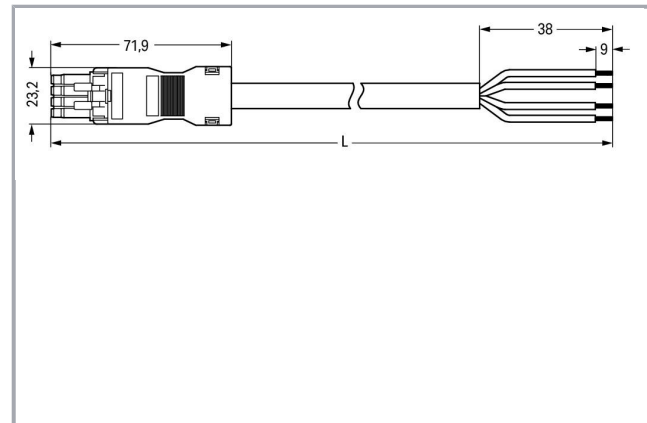

Fișă tehnică | Număr articol: 891-8994/105-407

pre-assembled connecting cable; Eca; Socket/open-ended; 4-pole; Cod. B;
Control cable 4 x 1.0 mm²; 4m; 1,00 mm²; pink

www.wago.com/891-8994/105-407

Descriere articol

- Protected against mismatching and maintenance-free
- Compact design with 4.4 mm pole spacing
- Components can be clearly printed on and color-coded to meet custom requirements

Note:

Cables with a different fire class can be found in the eShop.

Approvals per UL 1977

Rated voltage UL 1977	600 V
Rated current UL 1977	12 A

Connection data

Strip length	9 mm / 0.35 inch
Pole No.	4
Total number of potentials	4
Conductor preparation	tip-bonded
Sheathed cable diameter	7,1 ... 9 mm
Wire cross-section	1 mm ²
Strip length (outer insulation)	38 mm
Connection type	Socket - Free end