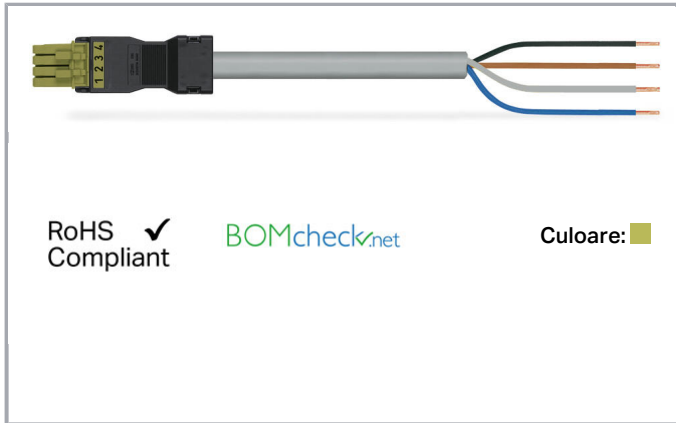

Fișă tehnică | Număr articol: 891-8994/105-205

pre-assembled connecting cable; Eca; Socket/open-ended; 4-pole; Cod. B;
Control cable 4 x 1.0 mm²; 2 m; 1,00 mm²; light green

www.wago.com/891-8994/105-205

Descriere articol

- Protected against mismatching and maintenance-free
- Compact design with 4.4 mm pole spacing
- Components can be clearly printed on and color-coded to meet custom requirements

Note:

Cables with a different fire class can be found in the eShop.

Note on mismatching protection:

All WINSTA[®] components are 100% protected against mismatching when:

- plugging different numbers of poles
- plugging while rotated 180
- plugging while laterally staggered
- plugging one pole

Supus modificărilor.

Type of pre-assembled cable	Connecting cable
Cable type	Control line 4 x 1
Marking	1 2 3 4
Protection type	IP40
Potential marking	1 2 3 4

Plug connection

Mismating protection	Yes
Locking of plug-in connection	locking lever
Locking lever	retrofittable