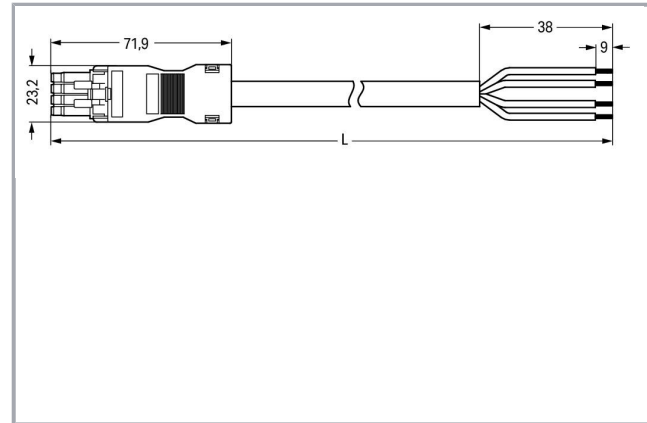

Fișă tehnică | Număr articol: 891-8994/105-205

pre-assembled connecting cable; Eca; Socket/open-ended; 4-pole; Cod. B;
Control cable 4 x 1.0 mm²; 2 m; 1,00 mm²; light green

www.wago.com/891-8994/105-205

Descriere articol

- Protected against mismatching and maintenance-free
- Compact design with 4.4 mm pole spacing
- Components can be clearly printed on and color-coded to meet custom requirements

Note:

Cables with a different fire class can be found in the eShop.

Approvals per UL 1977

Rated voltage UL 1977	600 V
Rated current UL 1977	12 A

Connection data

Strip length	9 mm / 0.35 inch
Pole No.	4
Total number of potentials	4
Conductor preparation	tip-bonded
Sheathed cable diameter	7,1 ... 9 mm
Wire cross-section	1 mm ²
Strip length (outer insulation)	38 mm
Connection type	Socket - Free end